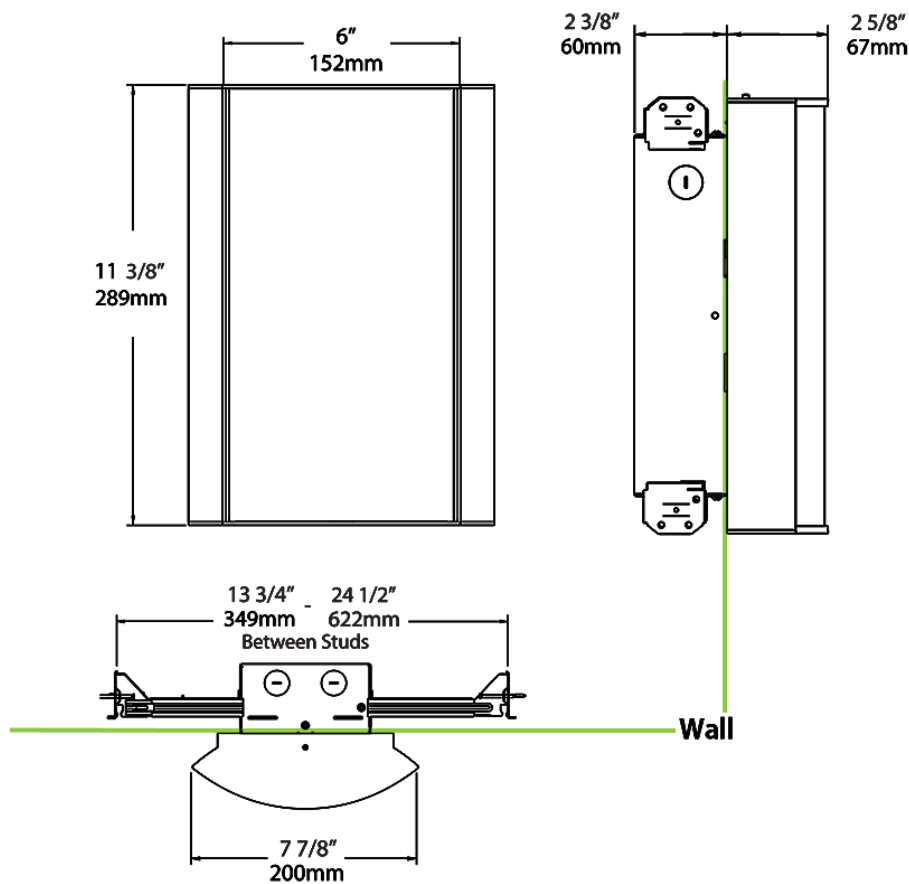

Dimensions

Ordering Matrix

Family	Lumen Package	CRI/Color Temp		Lens		Finish	Options
HALVS	10L	940	-	LW	-	W	/BL/E2

10L = 1000lm / 14W¹
18L = 1800lm / 25W¹

940 = 90CRI, 4000K
935 = 90CRI, 3500K
930 = 90CRI, 3000K
927 = 90CRI, 2700K