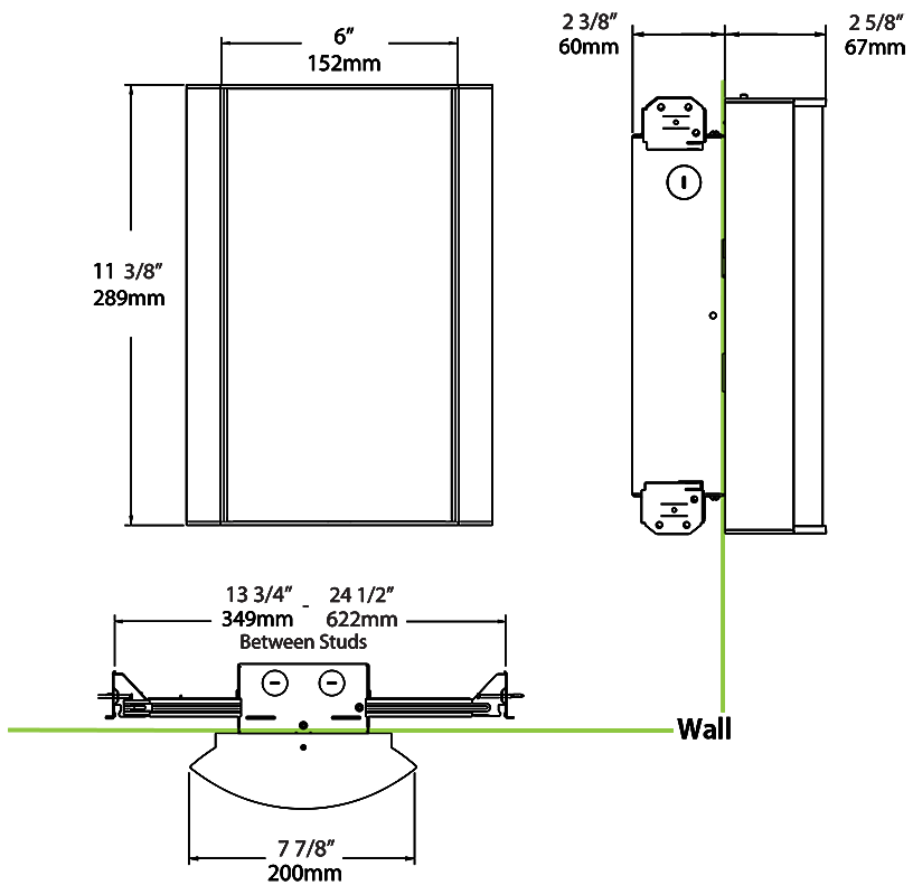

Dimensions

Ordering Matrix

Family	Lumen Package	CRI/Color Temp		Lens		Finish	Options
HALVS	10L	940	-	GL	-	K	/BL/E2

10L = 1000lm / 14W¹
18L = 1800lm / 25W¹

940 = 90CRI, 4000K
935 = 90CRI, 3500K
930 = 90CRI, 3000K
927 = 90CRI, 2700K