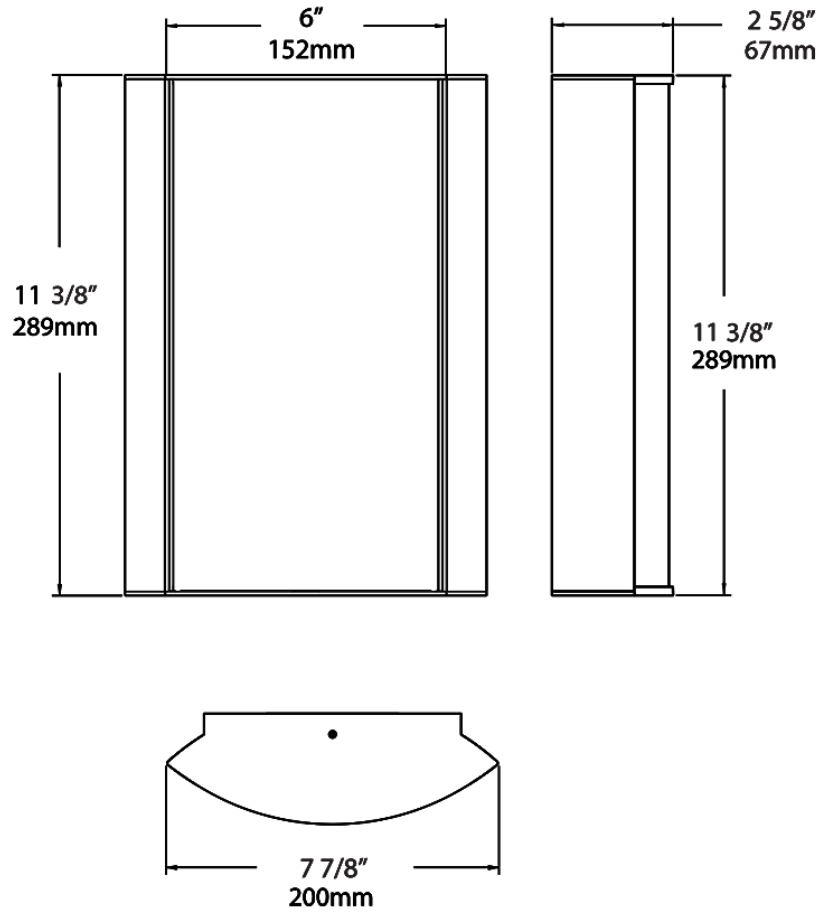

Dimensions

Ordering Matrix

Family	Lumen Package	CRI/Color Temp		Lens		Finish	Options
HALVS	10L	940	-	GL	-	A	

10L = 1000lm / 14W¹
18L = 1800lm / 25W¹

940 = 90CRI, 4000K
935 = 90CRI, 3500K
930 = 90CRI, 3000K
927 = 90CRI, 2700K