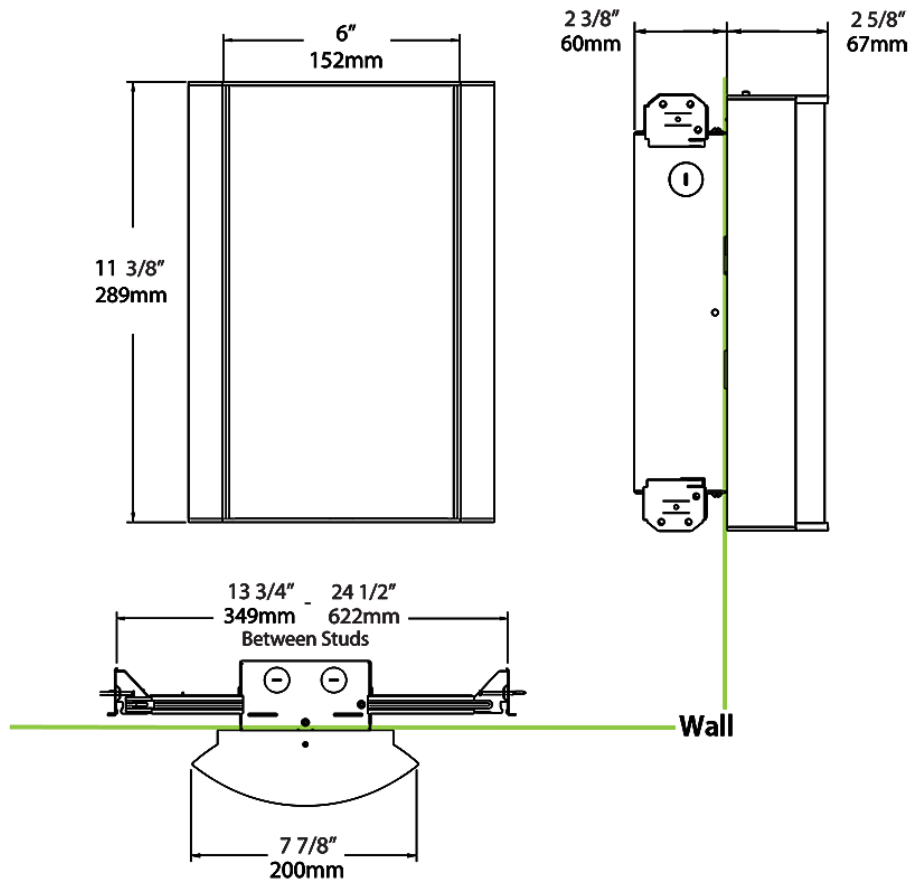

Dimensions

Ordering Matrix

Family	Lumen Package	CRI/Color Temp		Lens		Finish	Options
HALVS	10L	940	-	F	-	K	/BL/E2

10L = 1000lm / 14W¹
 18L = 1800lm / 25W¹

940 = 90CRI, 4000K
 935 = 90CRI, 3500K
 930 = 90CRI, 3000K
 927 = 90CRI, 2700K