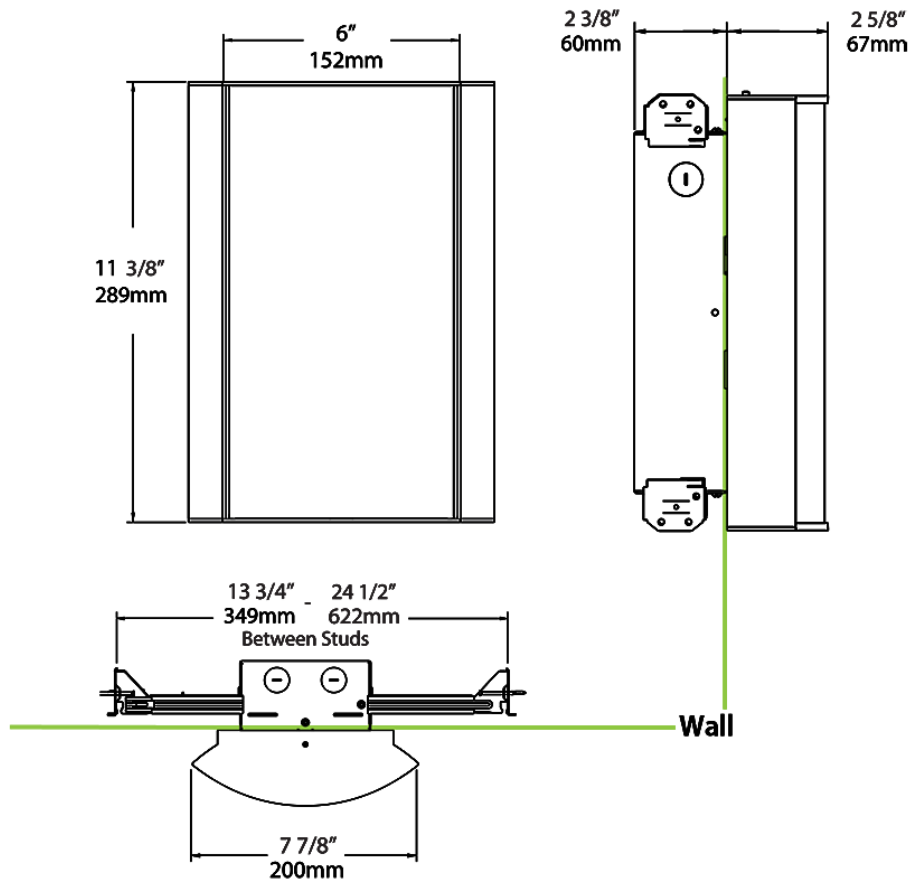

Technical Specifications (continued)

Buy American Act Compliance:

RAB values USA manufacturing! Upon request, RAB may be able to manufacture this product to be compliant with the Buy American Act (BAA). Please contact customer service to request a quote for the product to be made BAA compliant.

Dimensions