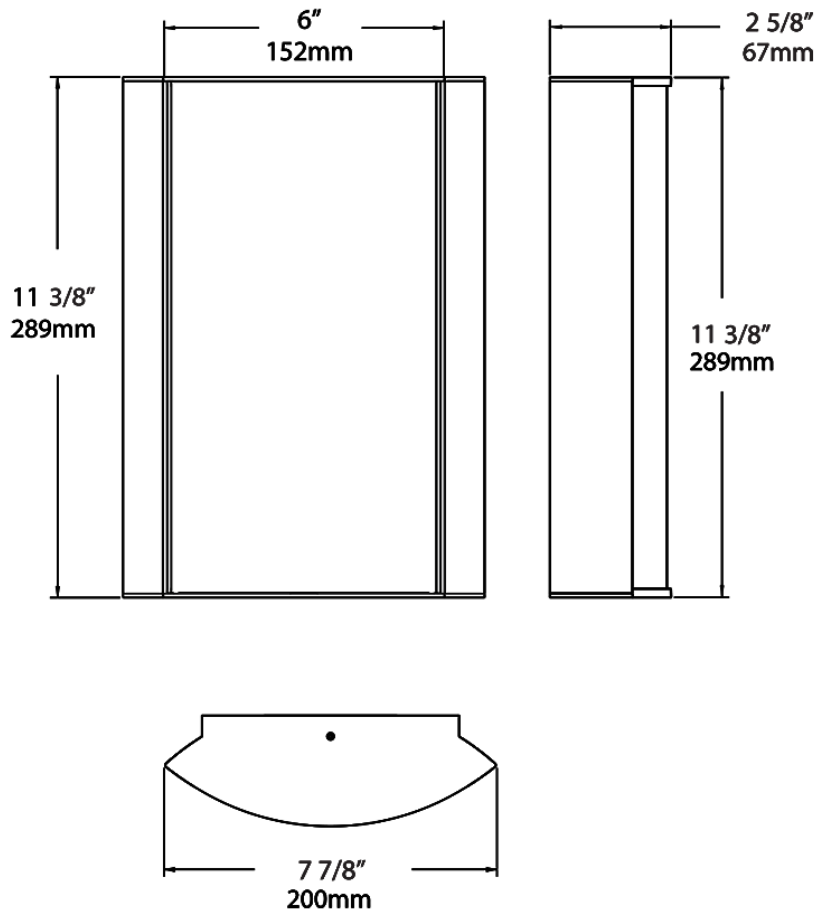

Dimensions

Ordering Matrix

Family	Lumen Package	CRI/Color Temp		Lens		Finish	Options
HALVS	10L	940	-	FG3	-	K	

10L = 1000lm / 14W¹
18L = 1800lm / 25W¹

940 = 90CRI, 4000K
935 = 90CRI, 3500K
930 = 90CRI, 3000K
927 = 90CRI, 2700K