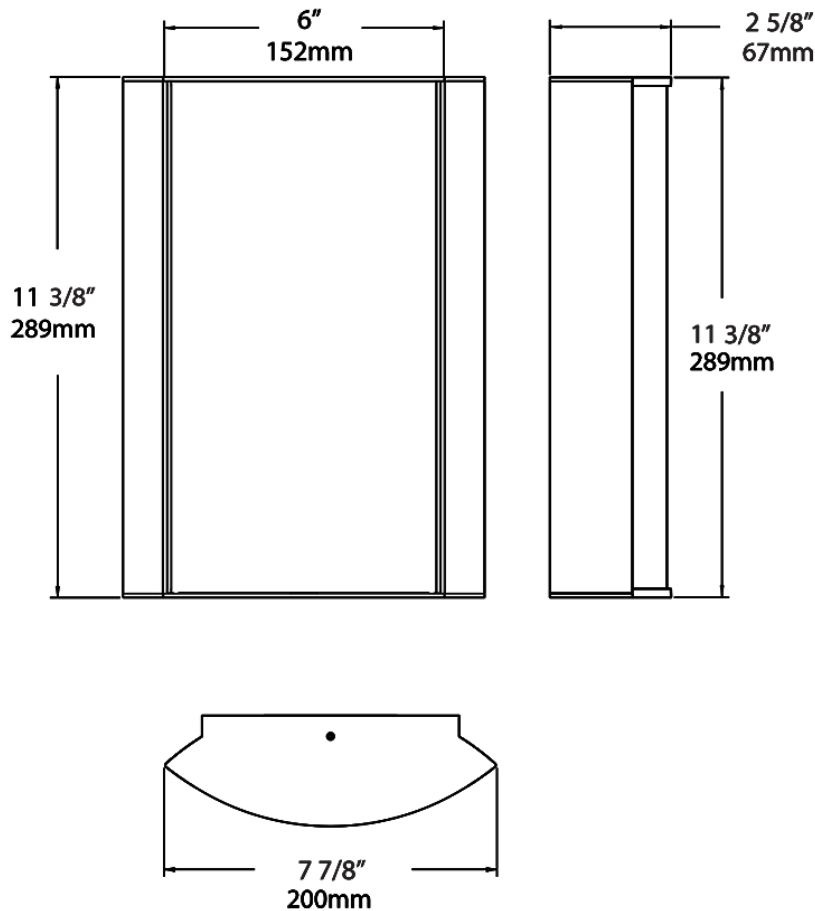

Dimensions

Ordering Matrix

Family	Lumen Package	CRI/Color Temp		Lens		Finish	Options
HALVS	10L	940	-	FG3	-	A	

10L = 1000lm / 14W¹
18L = 1800lm / 25W¹

940 = 90CRI, 4000K
935 = 90CRI, 3500K
930 = 90CRI, 3000K
927 = 90CRI, 2700K