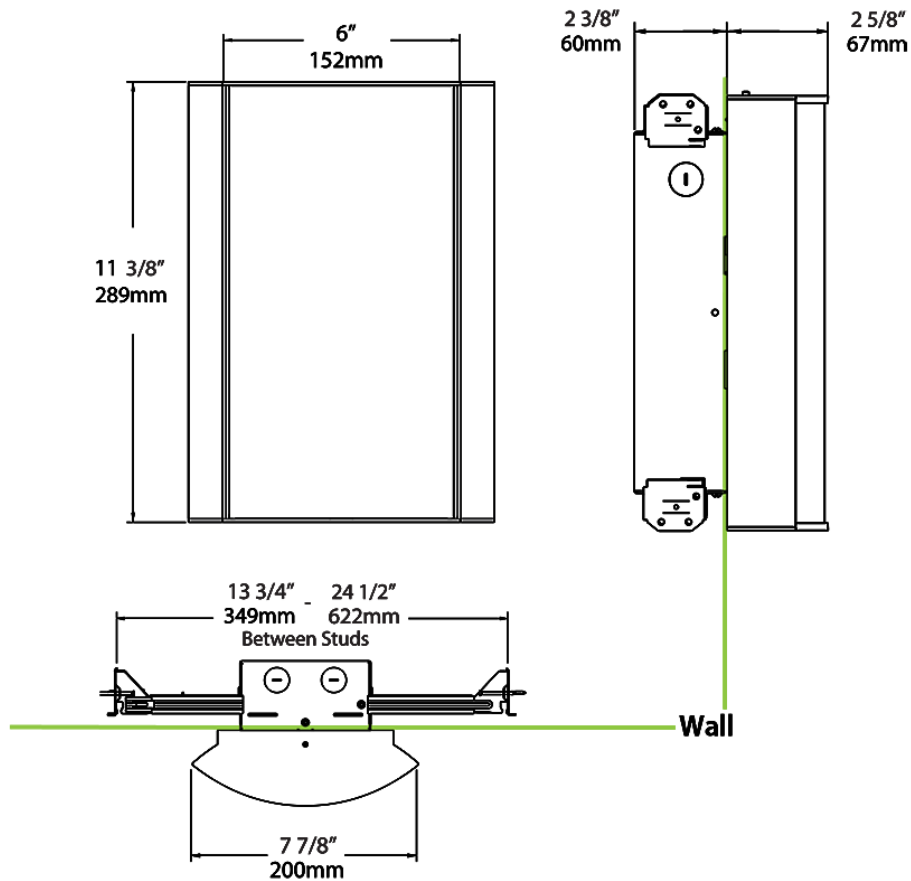

Technical Specifications (continued)

Buy American Act Compliance:

RAB values USA manufacturing! Upon request, RAB may be able to manufacture this product to be compliant with the Buy American Act (BAA). Please contact customer service to request a quote for the product to be made BAA compliant.

Dimensions