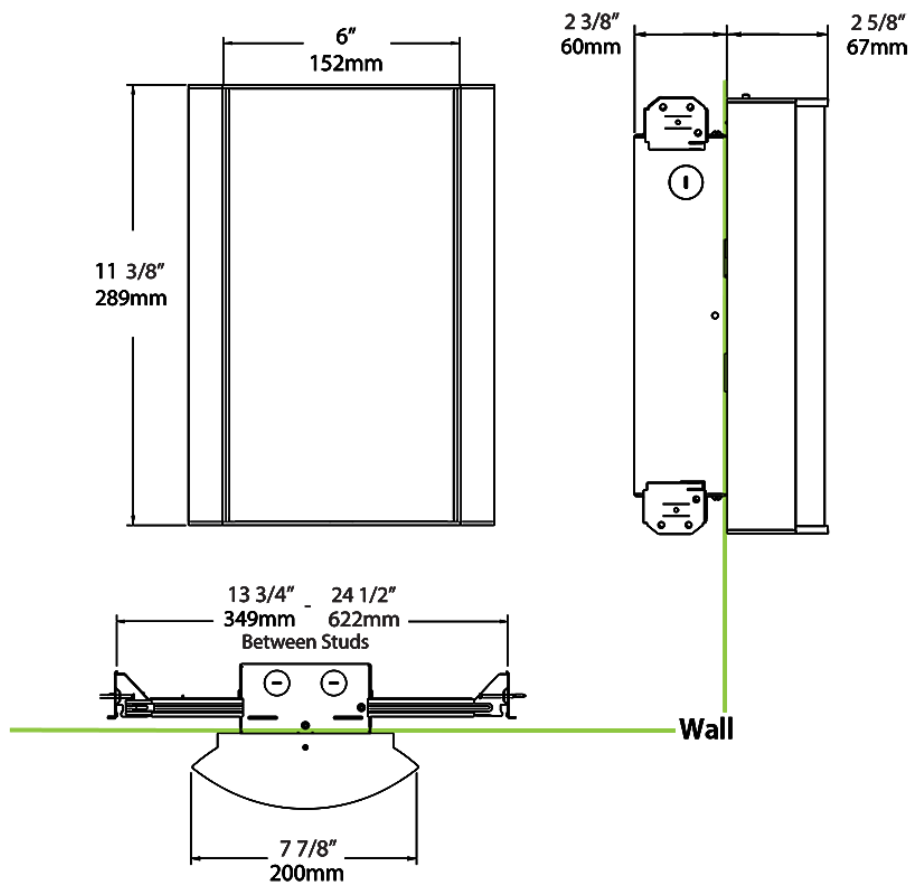

Technical Specifications (continued)

Warranty:

RAB warrants that our LED products will be free from defects in materials and workmanship for a period of five (5) years from the date of delivery to the end user, including coverage of light output, color stability, driver performance and fixture finish. RAB's warranty is subject to all terms and conditions found at rablighting.com/warranty.

Buy American Act Compliance:

RAB values USA manufacturing! Upon request, RAB may be able to manufacture this product to be compliant with the Buy American Act (BAA). Please contact customer service to request a quote for the product to be made BAA compliant.

Dimensions