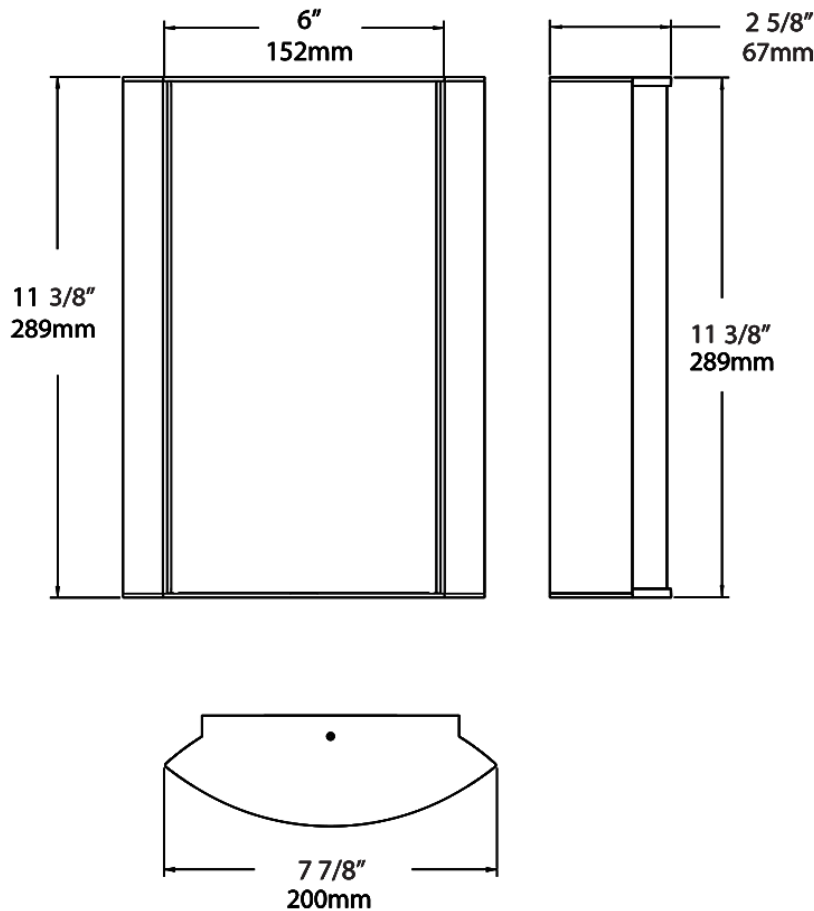

Dimensions

Ordering Matrix

Family	Lumen Package	CRI/Color Temp		Lens		Finish	Options
HALVS	10L	940	-	FG2	-	K	

10L = 1000lm / 14W¹
18L = 1800lm / 25W¹

940 = 90CRI, 4000K
935 = 90CRI, 3500K
930 = 90CRI, 3000K
927 = 90CRI, 2700K