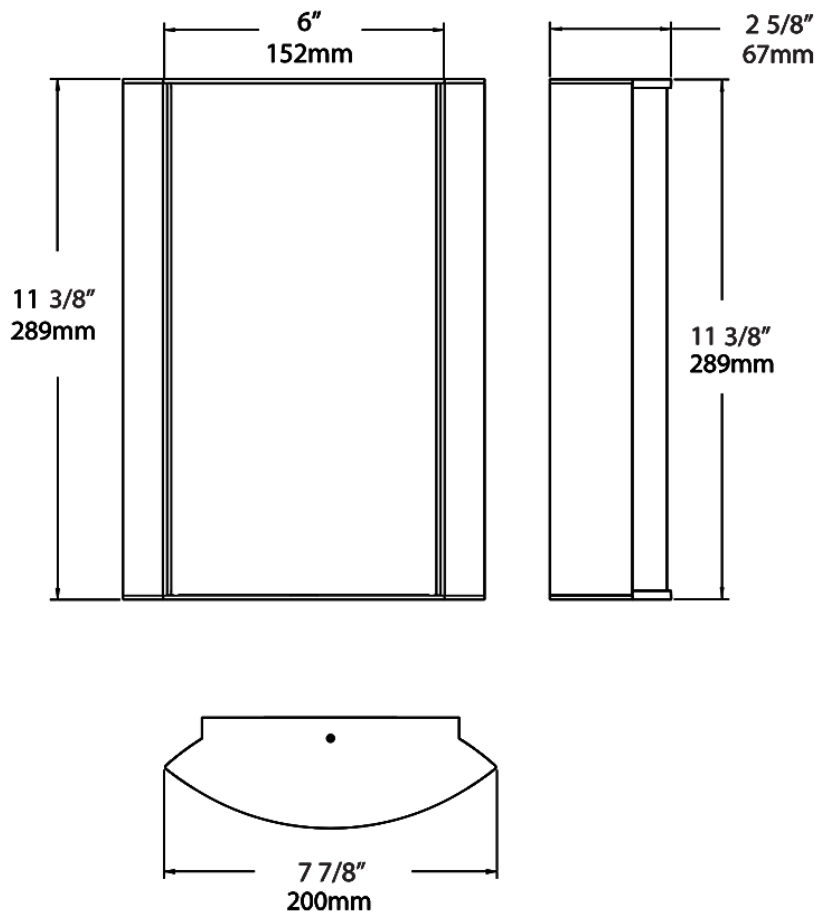

Dimensions

Ordering Matrix

Family	Lumen Package	CRI/Color Temp		Lens		Finish	Options
HALVS	10L	940	-	FG1	-	K	

10L = 1000lm / 14W¹
18L = 1800lm / 25W¹

940 = 90CRI, 4000K
935 = 90CRI, 3500K
930 = 90CRI, 3000K
927 = 90CRI, 2700K