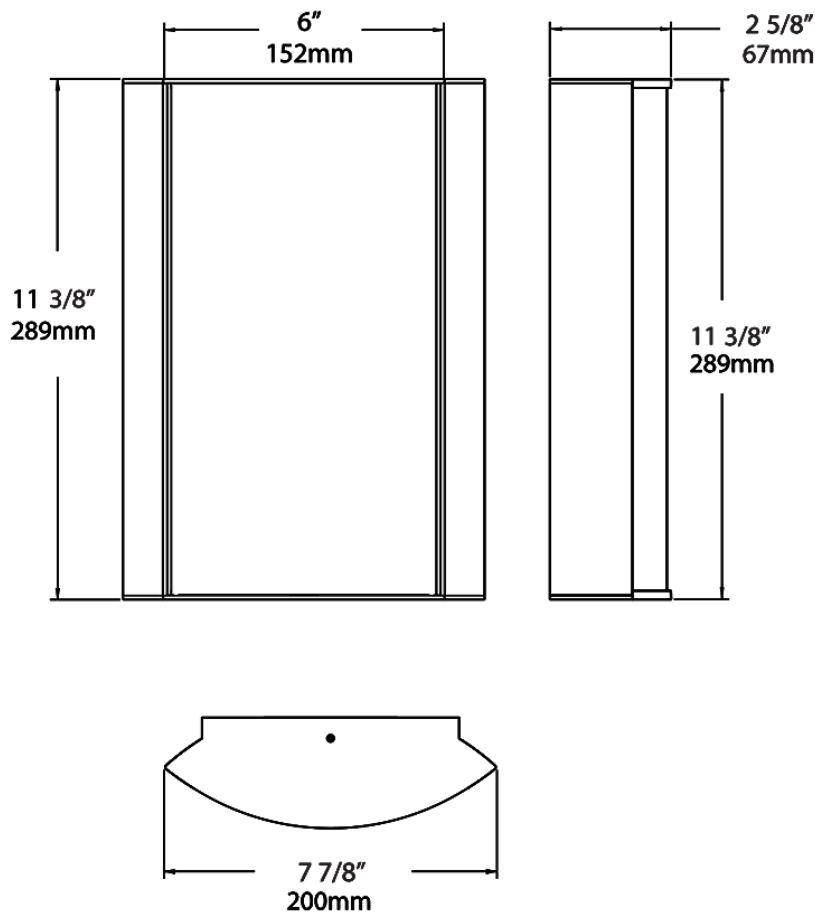

Dimensions

Ordering Matrix

Family	Lumen Package	CRI/Color Temp		Lens		Finish	Options
HALVS	10L	940	-	FG1	-	A	

10L = 1000lm / 14W¹
18L = 1800lm / 25W¹

940 = 90CRI, 4000K
935 = 90CRI, 3500K
930 = 90CRI, 3000K
927 = 90CRI, 2700K