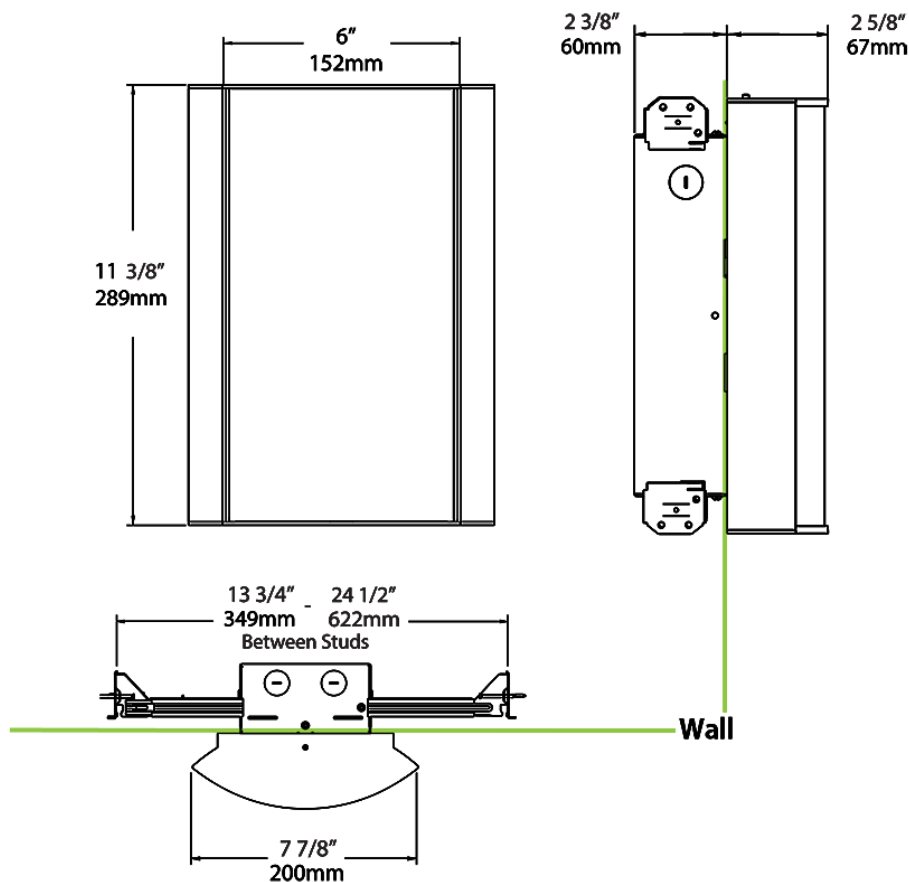

Dimensions

Ordering Matrix

Family	Lumen Package	CRI/Color Temp		Lens		Finish	Options
HALVS	10L	940	-	CW	-	K	/BL/E2

10L = 1000lm / 14W¹
 18L = 1800lm / 25W¹

940 = 90CRI, 4000K
 935 = 90CRI, 3500K
 930 = 90CRI, 3000K
 927 = 90CRI, 2700K