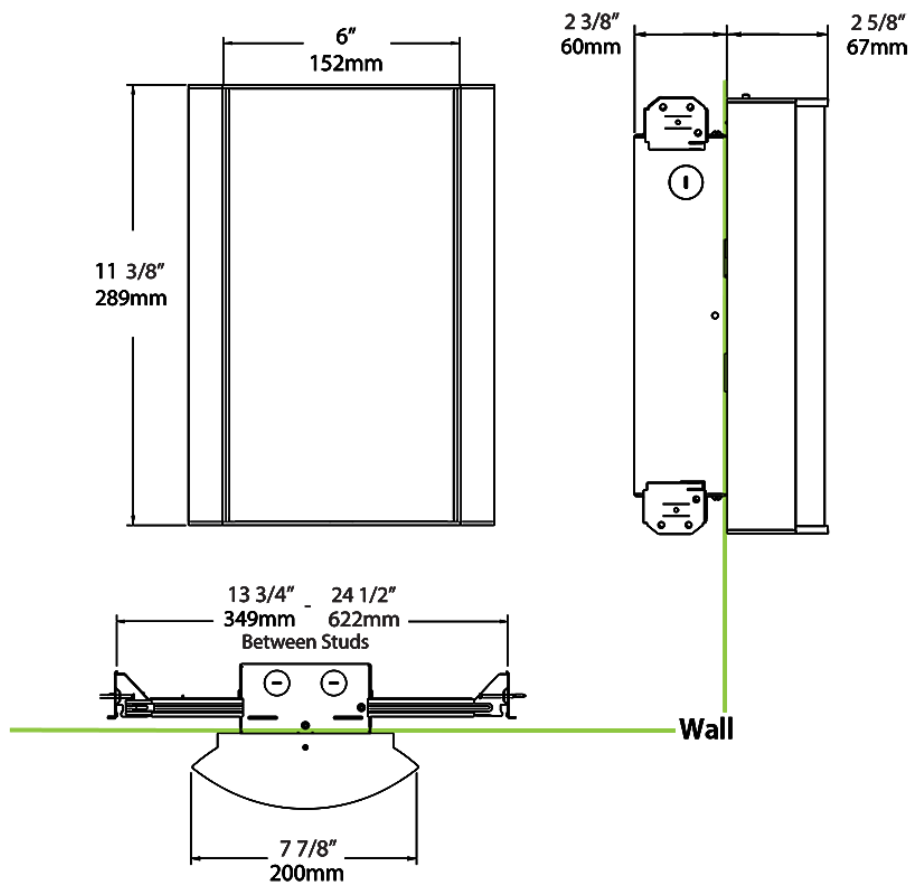

Dimensions

Ordering Matrix

Family	Lumen Package	CRI/Color Temp		Lens		Finish	Options
HALVS	10L	935	-	TL	-	S	/BL/E2

10L = 1000lm / 14W¹
 18L = 1800lm / 25W¹

940 = 90CRI, 4000K
 935 = 90CRI, 3500K
 930 = 90CRI, 3000K
 927 = 90CRI, 2700K