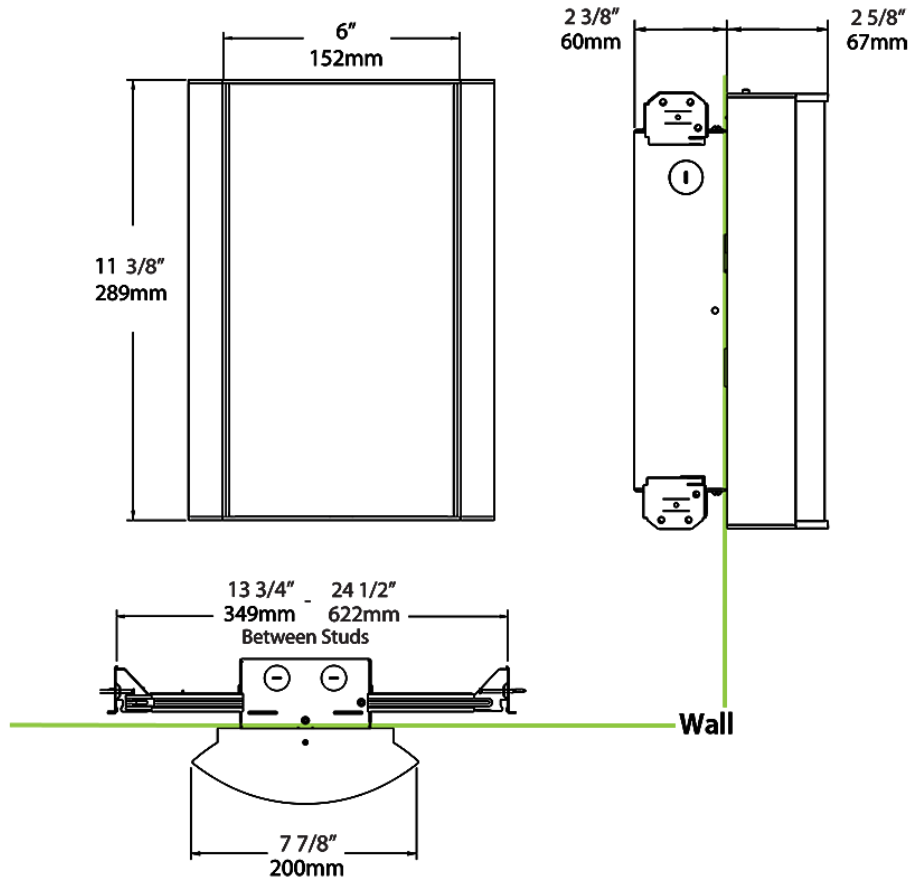

Dimensions

Ordering Matrix

Family	Lumen Package	CRI/Color Temp		Lens		Finish	Options
HALVS	10L	935	-	TL	-	A	/E2

10L = 1000lm / 14W¹
18L = 1800lm / 25W¹

940 = 90CRI, 4000K
935 = 90CRI, 3500K
930 = 90CRI, 3000K
927 = 90CRI, 2700K