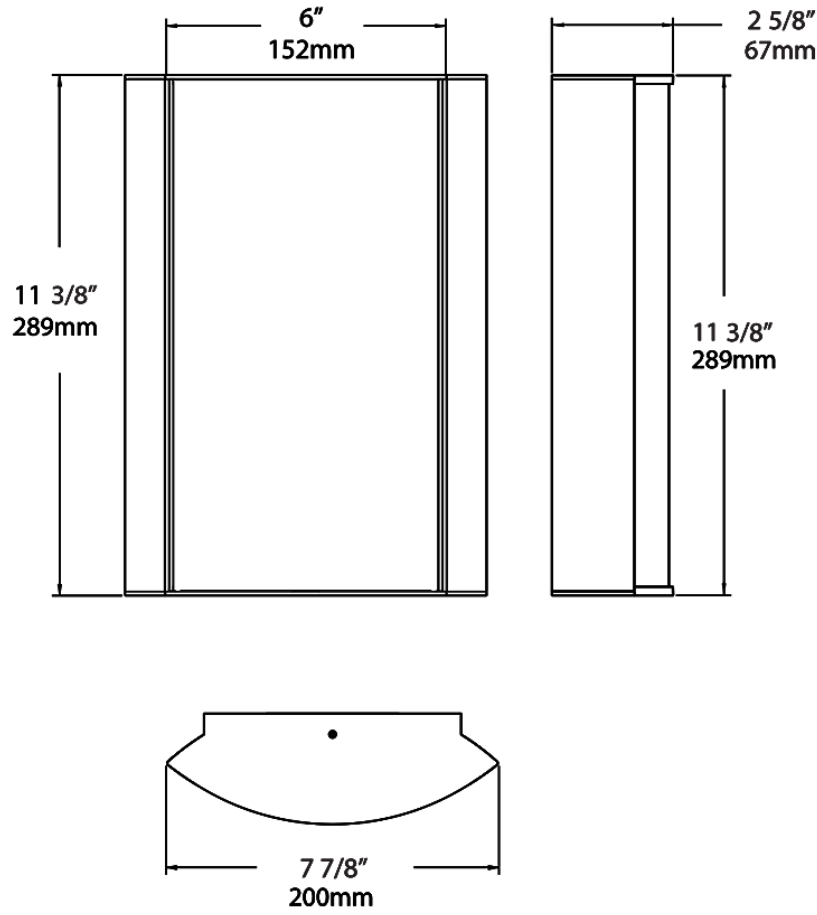

Dimensions

Ordering Matrix

Family	Lumen Package	CRI/Color Temp		Lens		Finish	Options
HALVS	10L	935	-	NL	-	A	

10L = 1000lm / 14W¹
18L = 1800lm / 25W¹

940 = 90CRI, 4000K
935 = 90CRI, 3500K
930 = 90CRI, 3000K
927 = 90CRI, 2700K