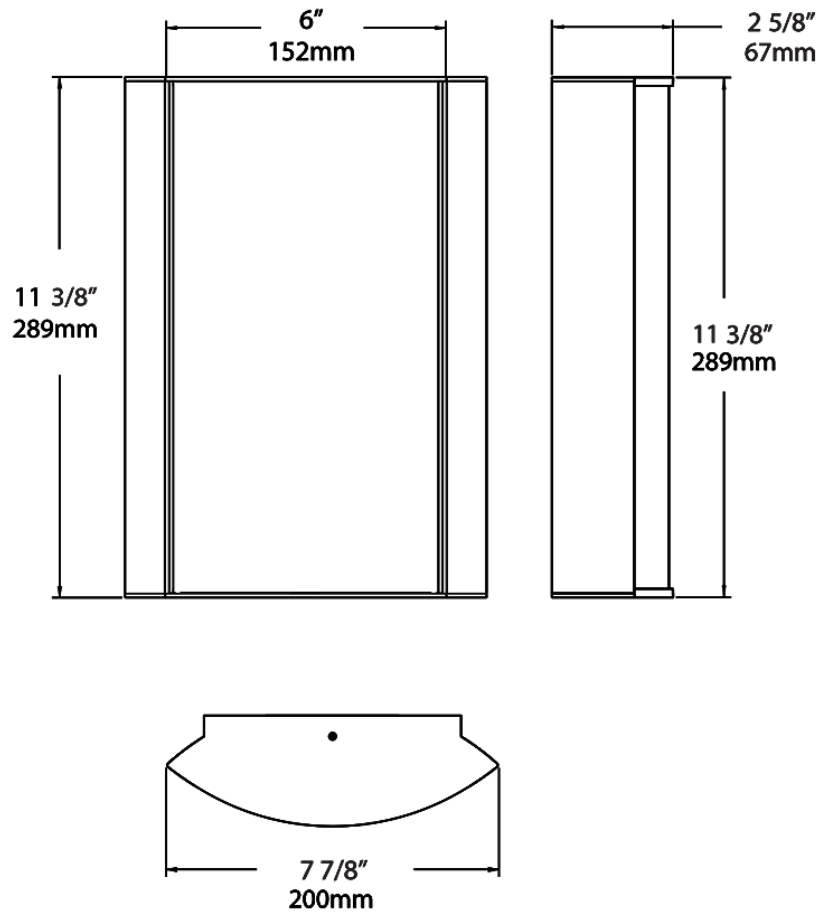

Dimensions

Ordering Matrix

Family	Lumen Package	CRI/Color Temp		Lens		Finish	Options
HALVS	10L	935	-	MS	-	A	

10L = 1000lm / 14W¹
18L = 1800lm / 25W¹

940 = 90CRI, 4000K
935 = 90CRI, 3500K
930 = 90CRI, 3000K
927 = 90CRI, 2700K