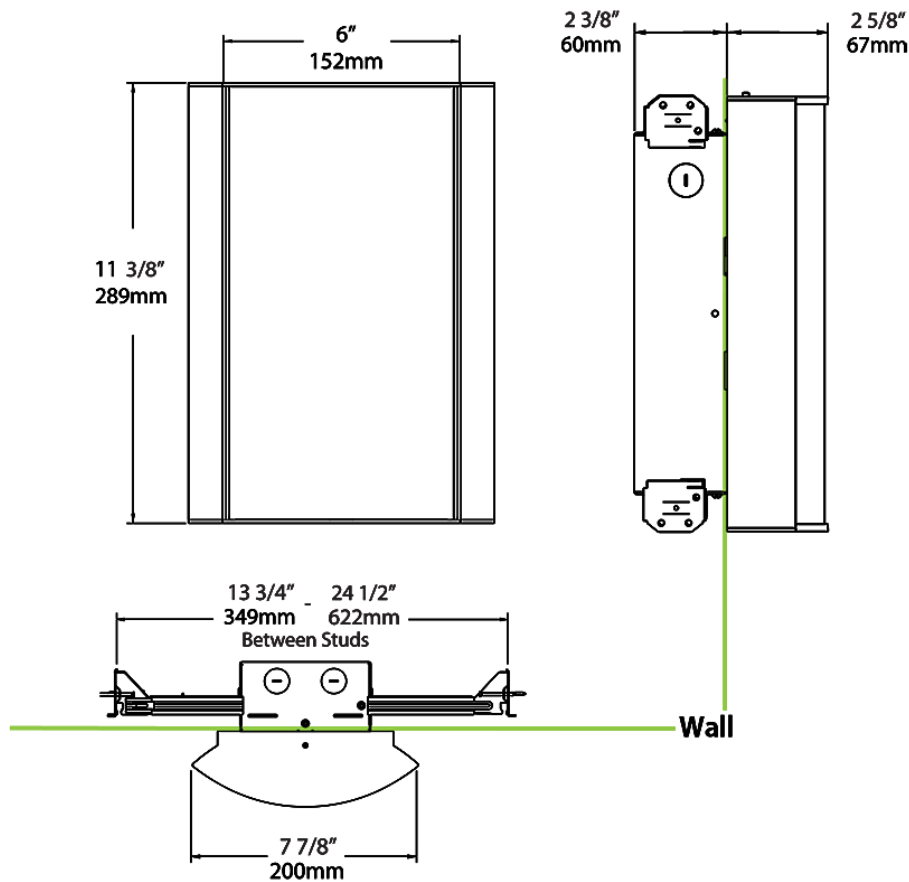

Dimensions

Ordering Matrix

Family	Lumen Package	CRI/Color Temp		Lens		Finish	Options
HALVS	10L	935	-	MP	-	S	/BL/E2

10L = 1000lm / 14W¹
18L = 1800lm / 25W¹

940 = 90CRI, 4000K
935 = 90CRI, 3500K
930 = 90CRI, 3000K
927 = 90CRI, 2700K