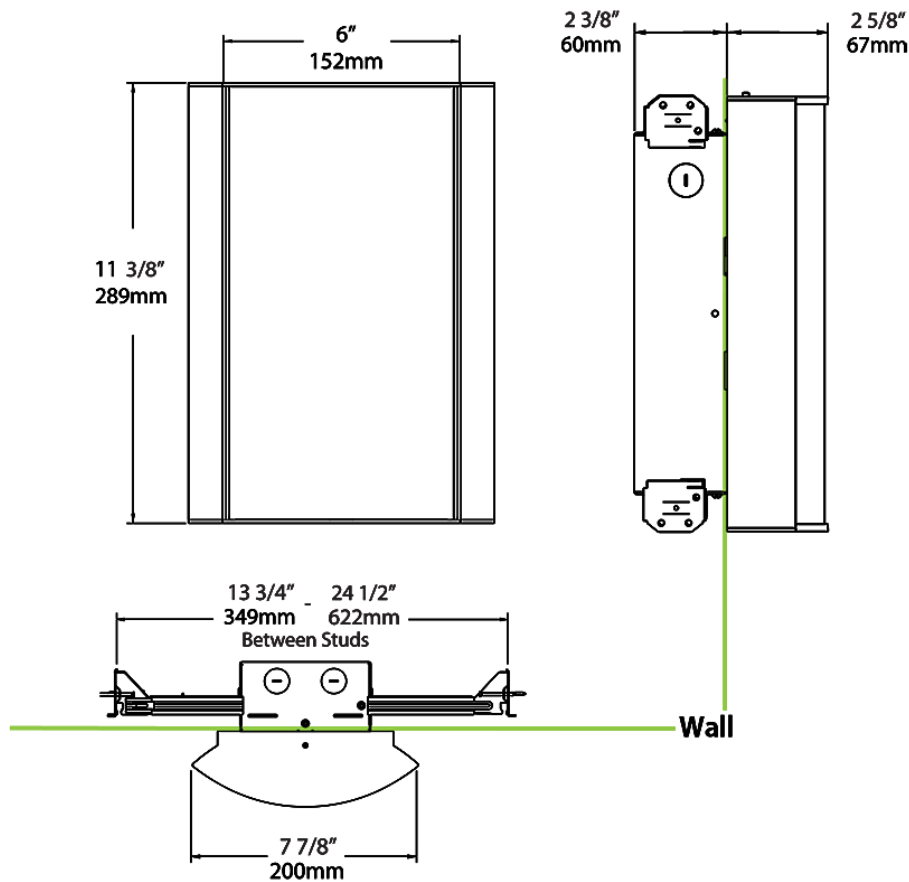

Dimensions

Ordering Matrix

Family	Lumen Package	CRI/Color Temp		Lens		Finish	Options
HALVS	10L	935	-	MC	-	W	/BL/E2

10L = 1000lm / 14W¹
18L = 1800lm / 25W¹

940 = 90CRI, 4000K
935 = 90CRI, 3500K
930 = 90CRI, 3000K
927 = 90CRI, 2700K