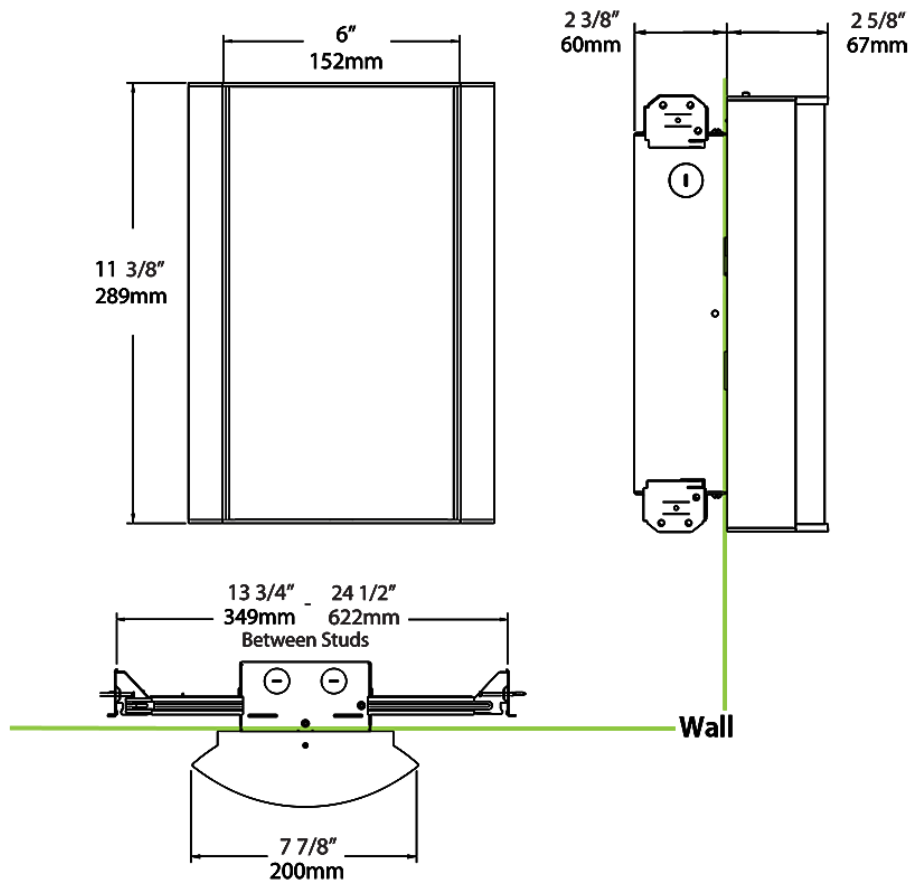

Dimensions

Ordering Matrix

Family	Lumen Package	CRI/Color Temp		Lens		Finish	Options
HALVS	10L	935	-	MA	-	SA	/LC

10L = 1000lm / 14W¹
18L = 1800lm / 25W¹

940 = 90CRI, 4000K
935 = 90CRI, 3500K
930 = 90CRI, 3000K
927 = 90CRI, 2700K