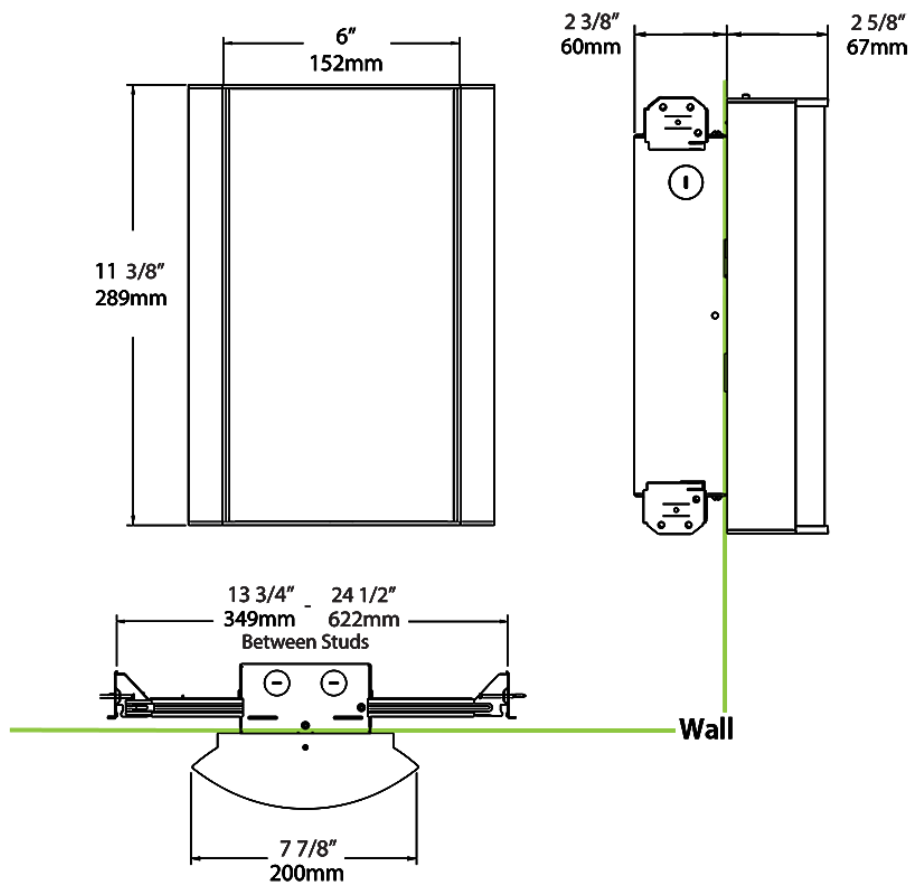

Dimensions

Ordering Matrix

Family	Lumen Package	CRI/Color Temp		Lens		Finish	Options
HALVS	10L	935	-	LW	-	K	/BL/E2

10L = 1000lm / 14W¹
 18L = 1800lm / 25W¹

940 = 90CRI, 4000K
 935 = 90CRI, 3500K
 930 = 90CRI, 3000K
 927 = 90CRI, 2700K