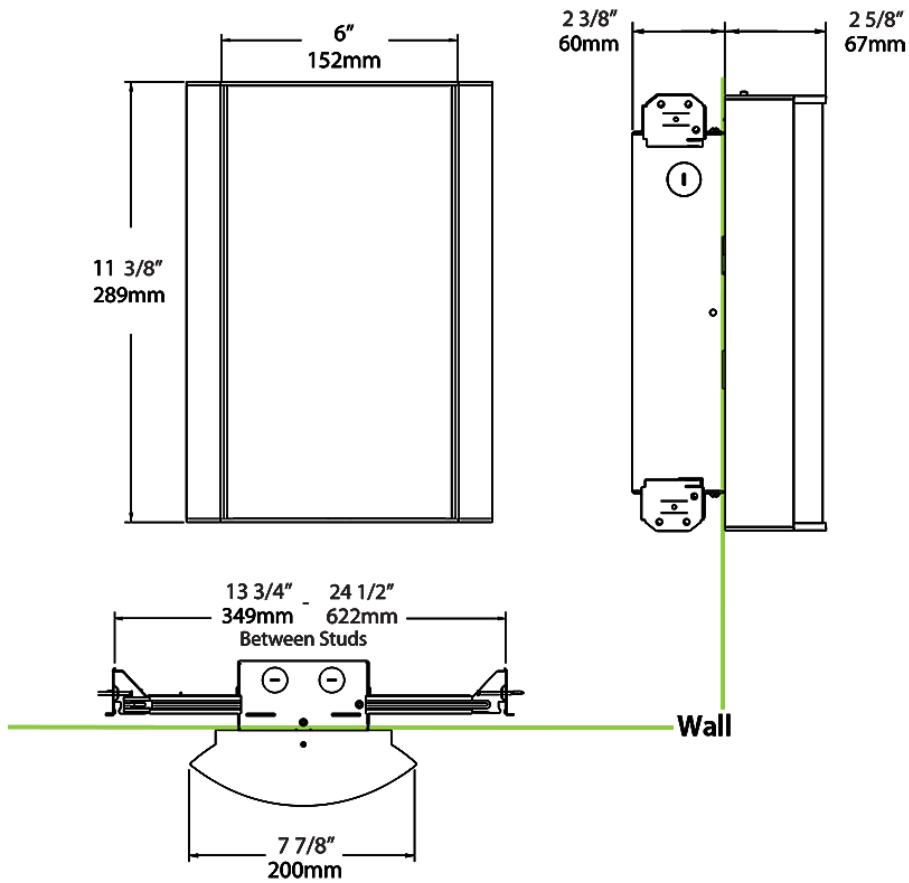

Dimensions

Ordering Matrix

| Family | Lumen Package | CRI/Color Temp | | Lens | | Finish | Options |
|--------|---------------|----------------|---|------|---|--------|---------|
| HALVS | 10L | 935 | - | LW | - | K | /BL |