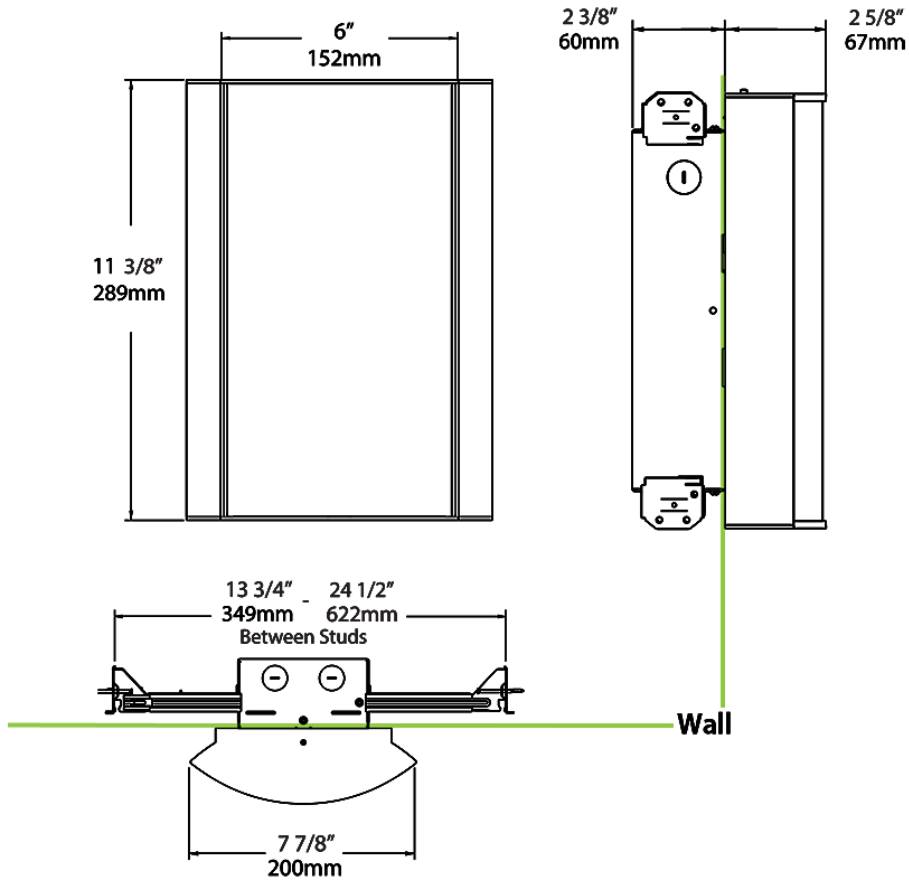

Dimensions

Ordering Matrix

Family	Lumen Package	CRI/Color Temp		Lens		Finish	Options
HALVS	10L	935	-	LS	-	A	/E2

10L = 1000lm / 14W¹
18L = 1800lm / 25W¹

940 = 90CRI, 4000K
935 = 90CRI, 3500K
930 = 90CRI, 3000K
927 = 90CRI, 2700K