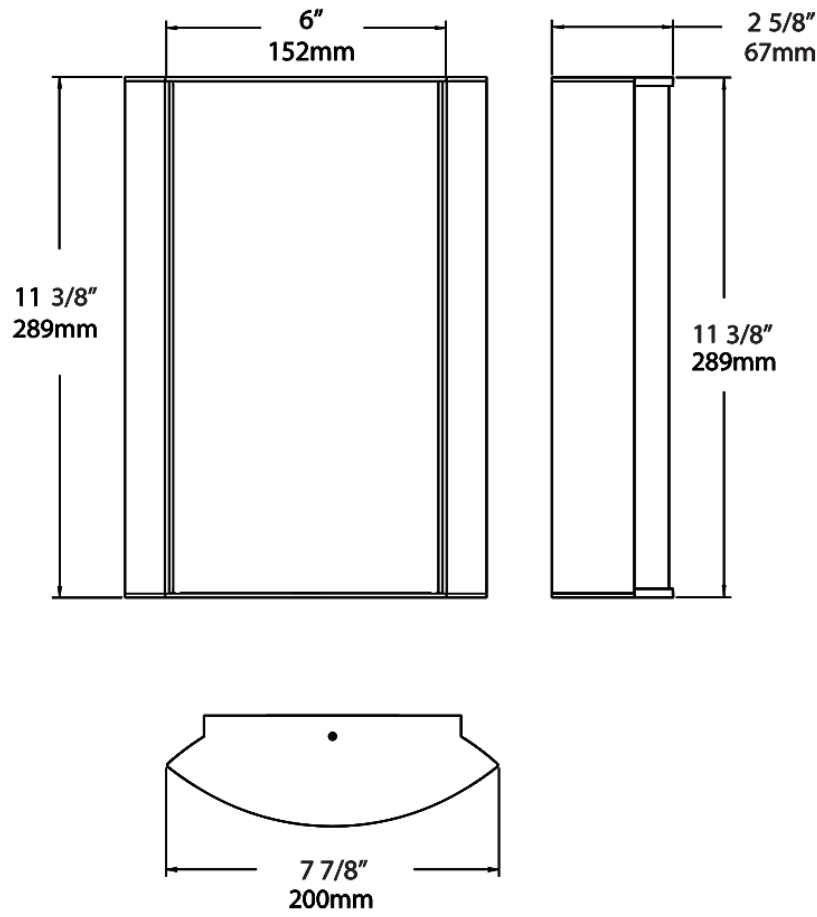

Dimensions

Ordering Matrix

Family	Lumen Package	CRI/Color Temp		Lens		Finish	Options
HALVS	10L	935	-	LS	-	A	

10L = 1000lm / 14W¹
18L = 1800lm / 25W¹

940 = 90CRI, 4000K
935 = 90CRI, 3500K
930 = 90CRI, 3000K
927 = 90CRI, 2700K