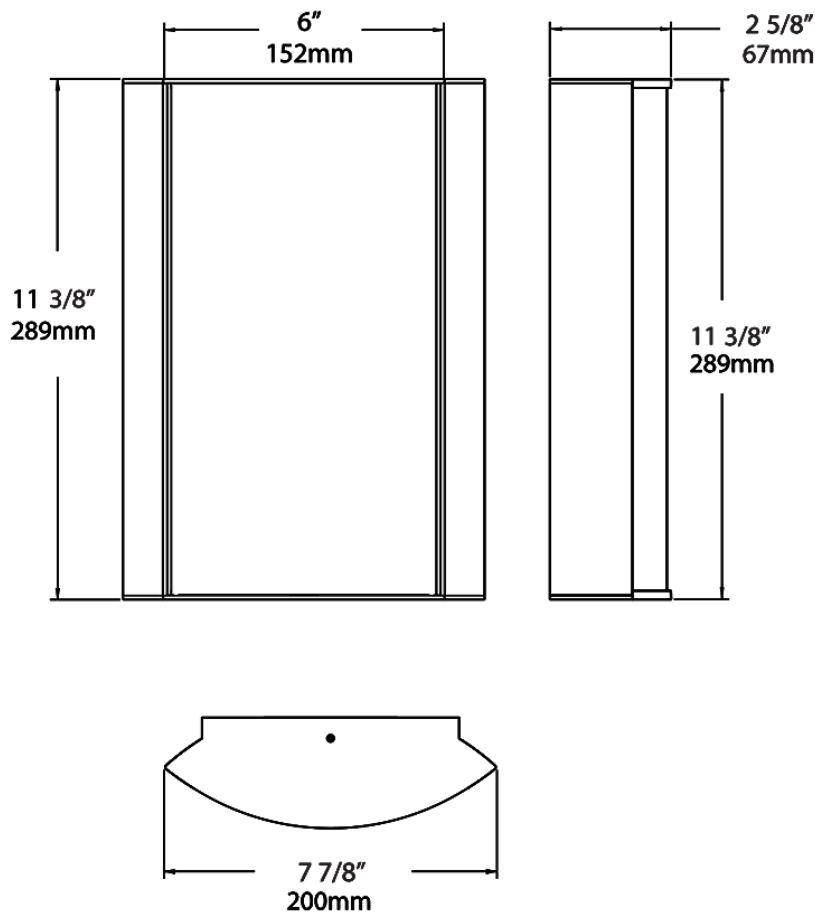

Dimensions

Ordering Matrix

Family	Lumen Package	CRI/Color Temp		Lens		Finish	Options
HALVS	10L	935	-	FG3	-	S	

10L = 1000lm / 14W¹
18L = 1800lm / 25W¹

940 = 90CRI, 4000K
935 = 90CRI, 3500K
930 = 90CRI, 3000K
927 = 90CRI, 2700K