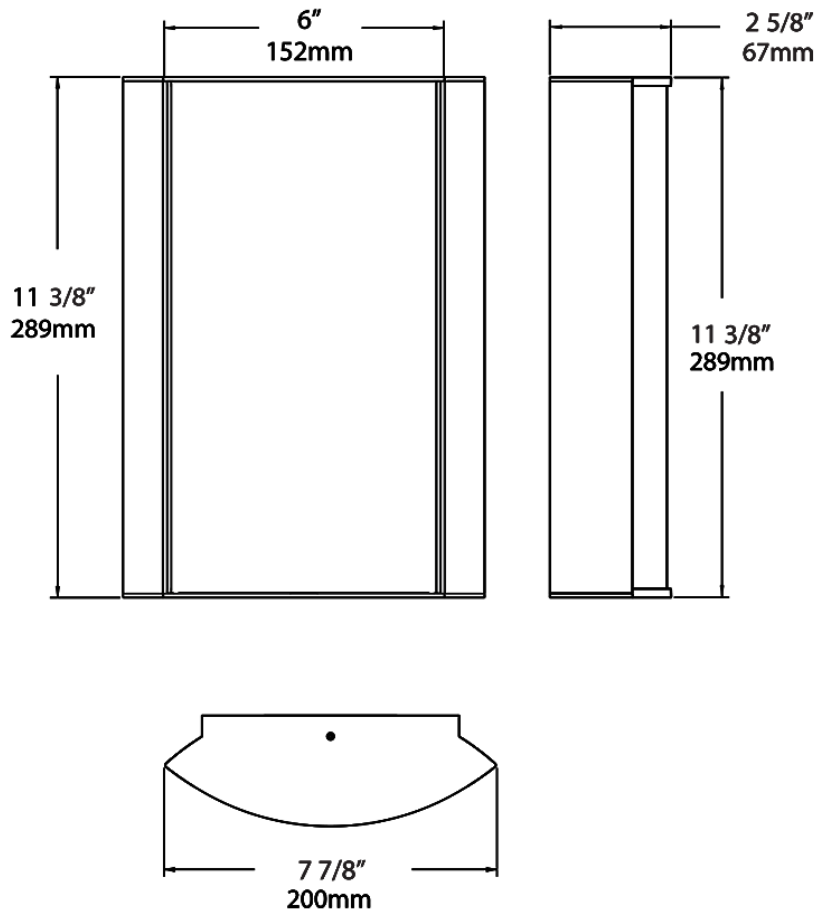

Dimensions

Ordering Matrix

Family	Lumen Package	CRI/Color Temp		Lens		Finish	Options
HALVS	10L	935	-	FG3	-	K	

10L = 1000lm / 14W¹
18L = 1800lm / 25W¹

940 = 90CRI, 4000K
935 = 90CRI, 3500K
930 = 90CRI, 3000K
927 = 90CRI, 2700K