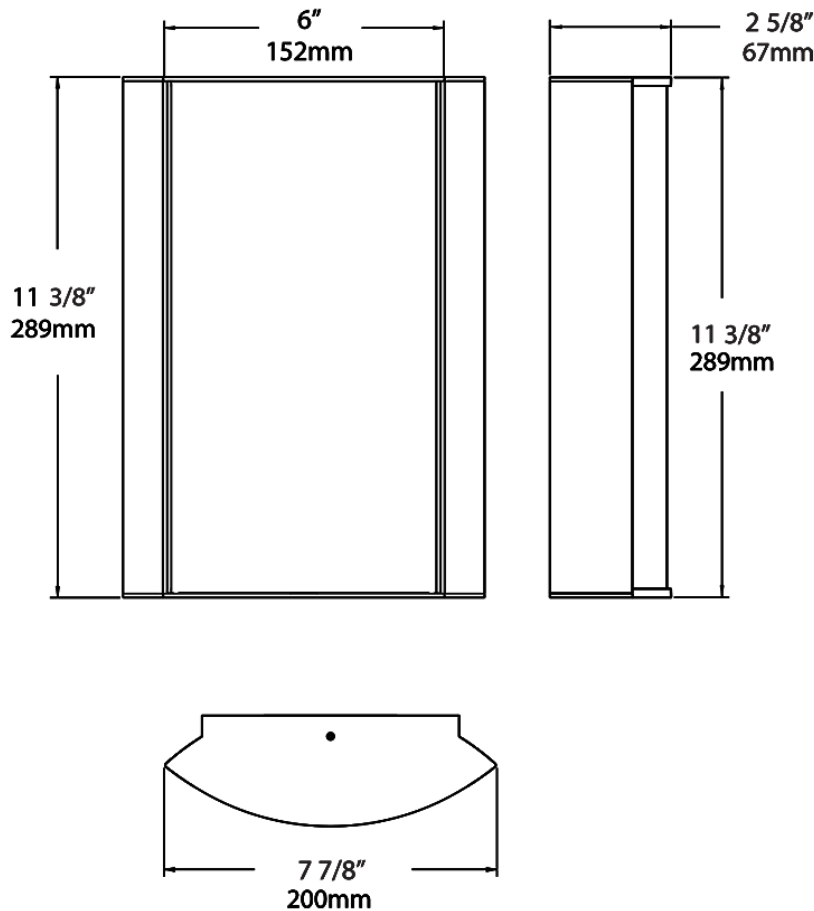

Dimensions

Ordering Matrix

Family	Lumen Package	CRI/Color Temp		Lens		Finish	Options
HALVS	10L	935	-	FG3	-	A	

10L = 1000lm / 14W¹
18L = 1800lm / 25W¹

940 = 90CRI, 4000K
935 = 90CRI, 3500K
930 = 90CRI, 3000K
927 = 90CRI, 2700K