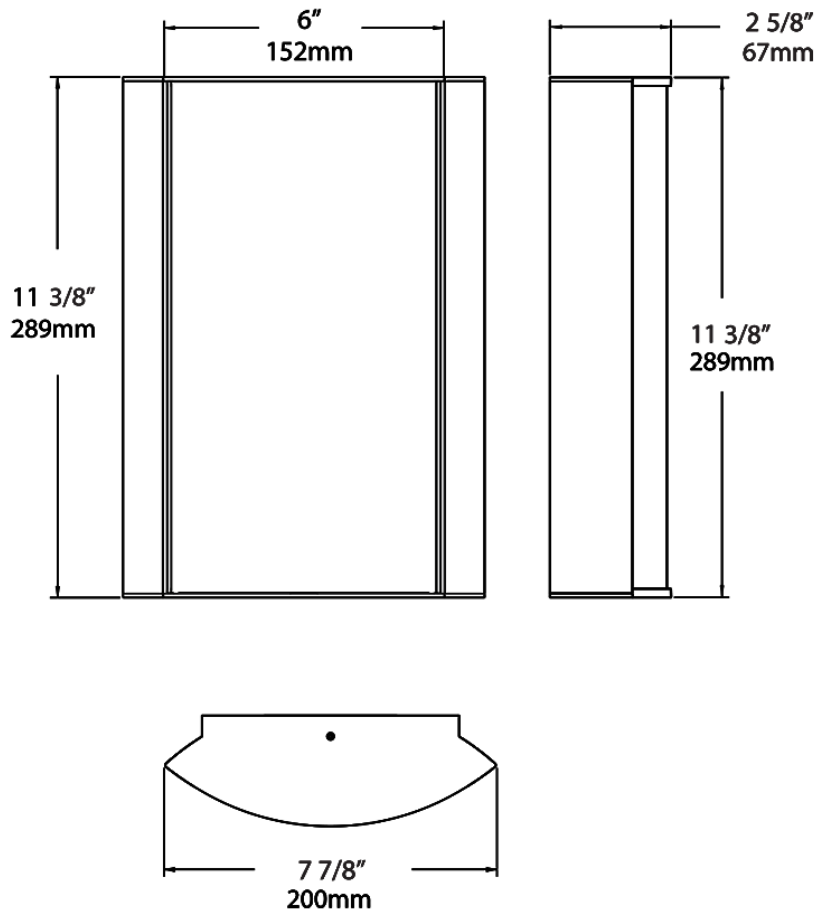

Dimensions

Ordering Matrix

Family	Lumen Package	CRI/Color Temp		Lens		Finish	Options
HALVS	10L	935	-	FG2	-	K	

10L = 1000lm / 14W¹
18L = 1800lm / 25W¹

940 = 90CRI, 4000K
935 = 90CRI, 3500K
930 = 90CRI, 3000K
927 = 90CRI, 2700K