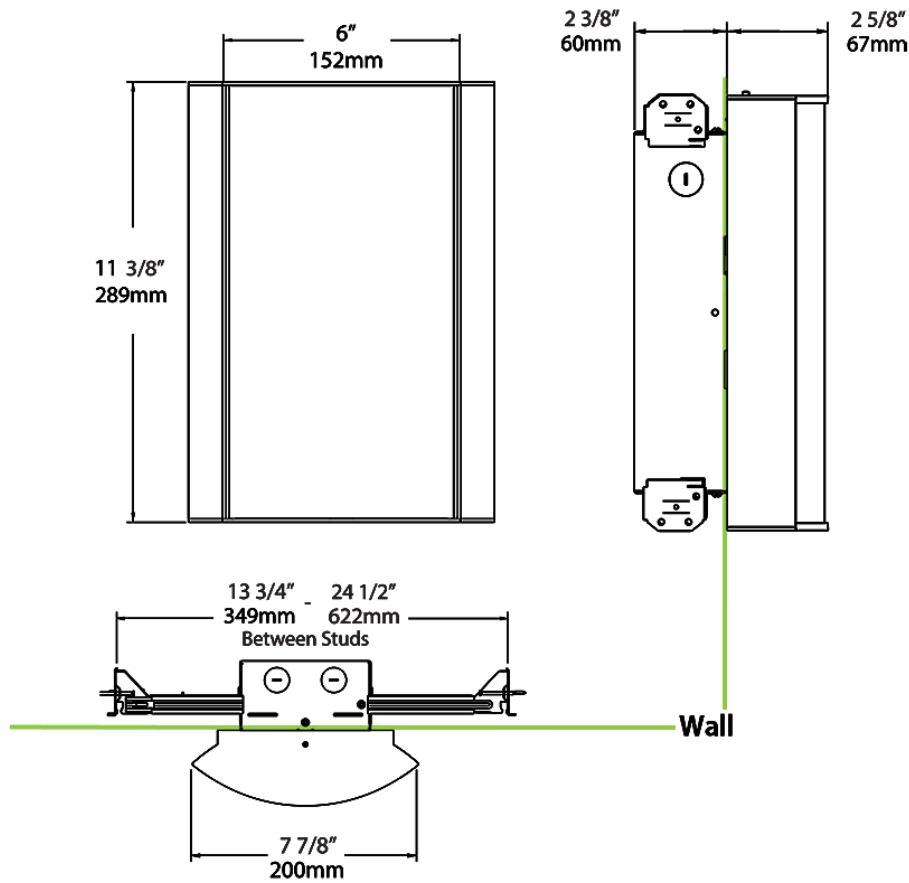

Dimensions

Ordering Matrix

Family	Lumen Package	CRI/Color Temp		Lens		Finish	Options
HALVS	10L	935	-	FG2	-	A	/BL

10L = 1000lm / 14W¹
18L = 1800lm / 25W¹

940 = 90CRI, 4000K
935 = 90CRI, 3500K
930 = 90CRI, 3000K
927 = 90CRI, 2700K