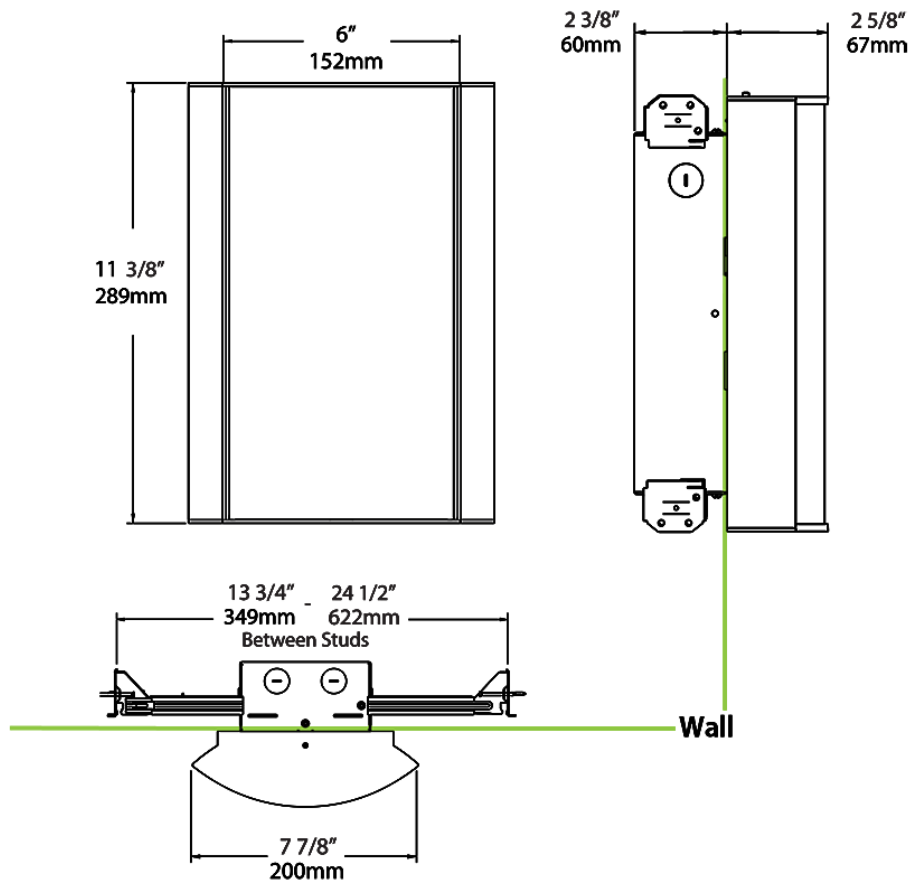

Technical Specifications (continued)

Warranty:

RAB warrants that our LED products will be free from defects in materials and workmanship for a period of five (5) years from the date of delivery to the end user, including coverage of light output, color stability, driver performance and fixture finish. RAB's warranty is subject to all terms and conditions found at rablighting.com/warranty.

Buy American Act Compliance:

RAB values USA manufacturing! Upon request, RAB may be able to manufacture this product to be compliant with the Buy American Act (BAA). Please contact customer service to request a quote for the product to be made BAA compliant.

Dimensions