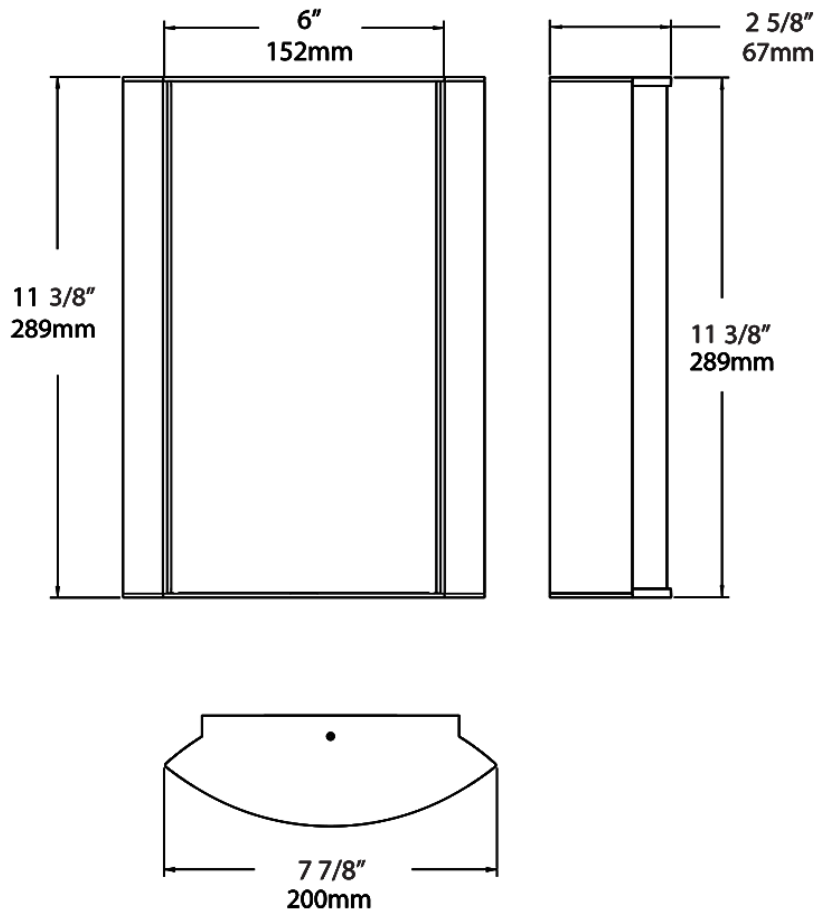

Dimensions

Ordering Matrix

Family	Lumen Package	CRI/Color Temp		Lens		Finish	Options
HALVS	10L	935	-	FG1	-	K	

10L = 1000lm / 14W¹
18L = 1800lm / 25W¹

940 = 90CRI, 4000K
935 = 90CRI, 3500K
930 = 90CRI, 3000K
927 = 90CRI, 2700K