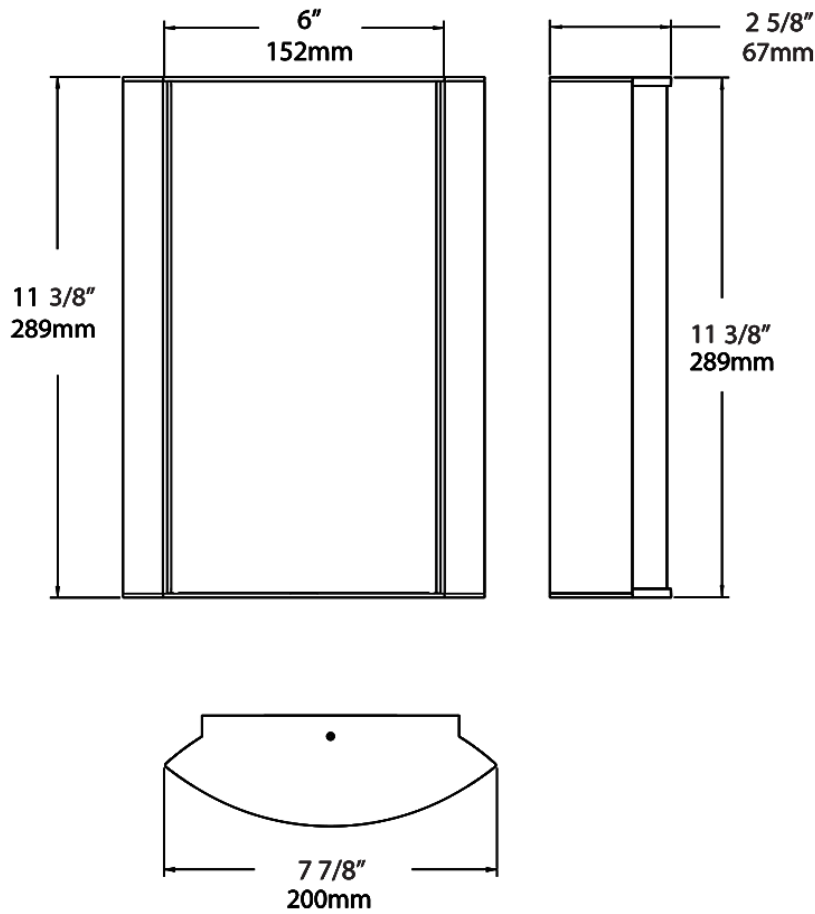

Dimensions

Ordering Matrix

Family	Lumen Package	CRI/Color Temp		Lens		Finish	Options
HALVS	10L	935	-	FG1	-	A	

10L = 1000lm / 14W¹
18L = 1800lm / 25W¹

940 = 90CRI, 4000K
935 = 90CRI, 3500K
930 = 90CRI, 3000K
927 = 90CRI, 2700K