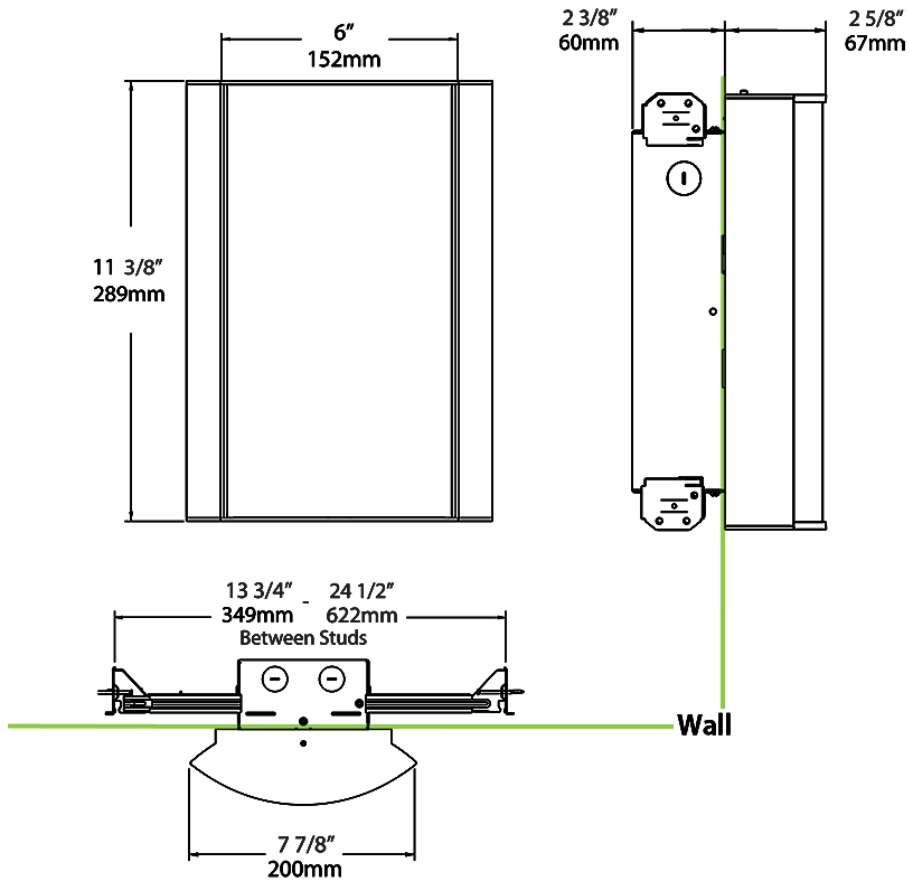

Dimensions

Ordering Matrix

Family	Lumen Package	CRI/Color Temp		Lens		Finish	Options
HALVS	10L	935	-	F	-	A	/BL

10L = 1000lm / 14W¹
 18L = 1800lm / 25W¹

940 = 90CRI, 4000K
 935 = 90CRI, 3500K
 930 = 90CRI, 3000K
 927 = 90CRI, 2700K