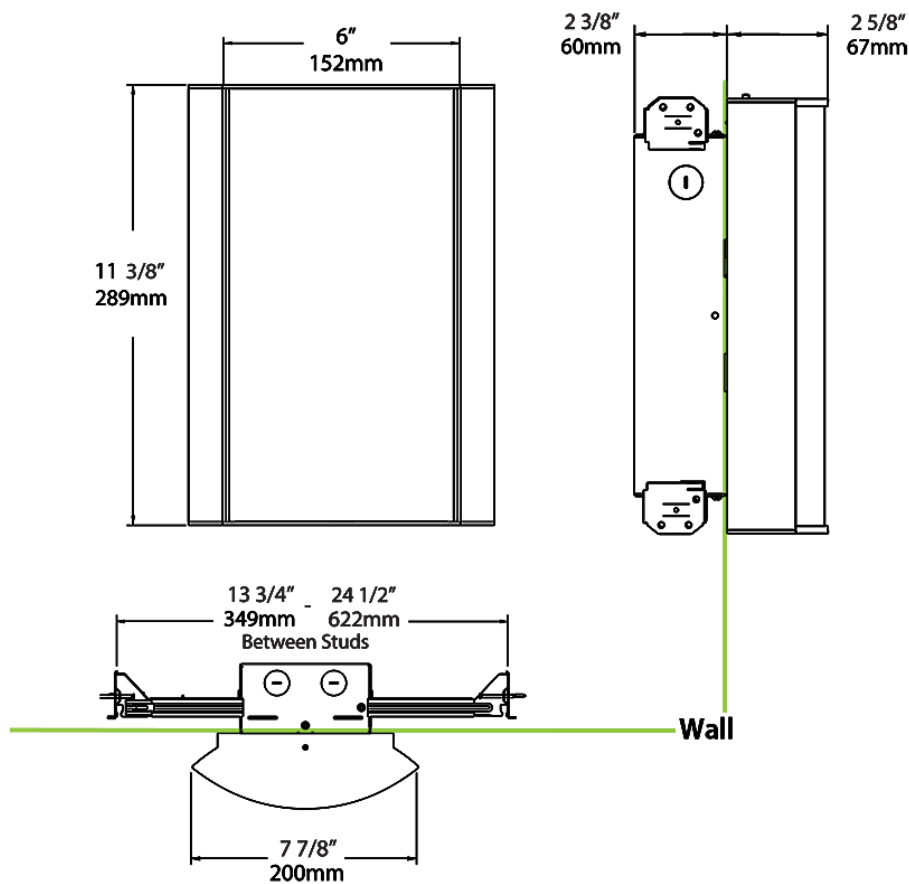

Dimensions

Ordering Matrix

Family	Lumen Package	CRI/Color Temp		Lens		Finish	Options
HALVS	10L	935	-	CS	-	S	/BL/E2

10L = 1000lm / 14W¹
18L = 1800lm / 25W¹

940 = 90CRI, 4000K
935 = 90CRI, 3500K
930 = 90CRI, 3000K
927 = 90CRI, 2700K