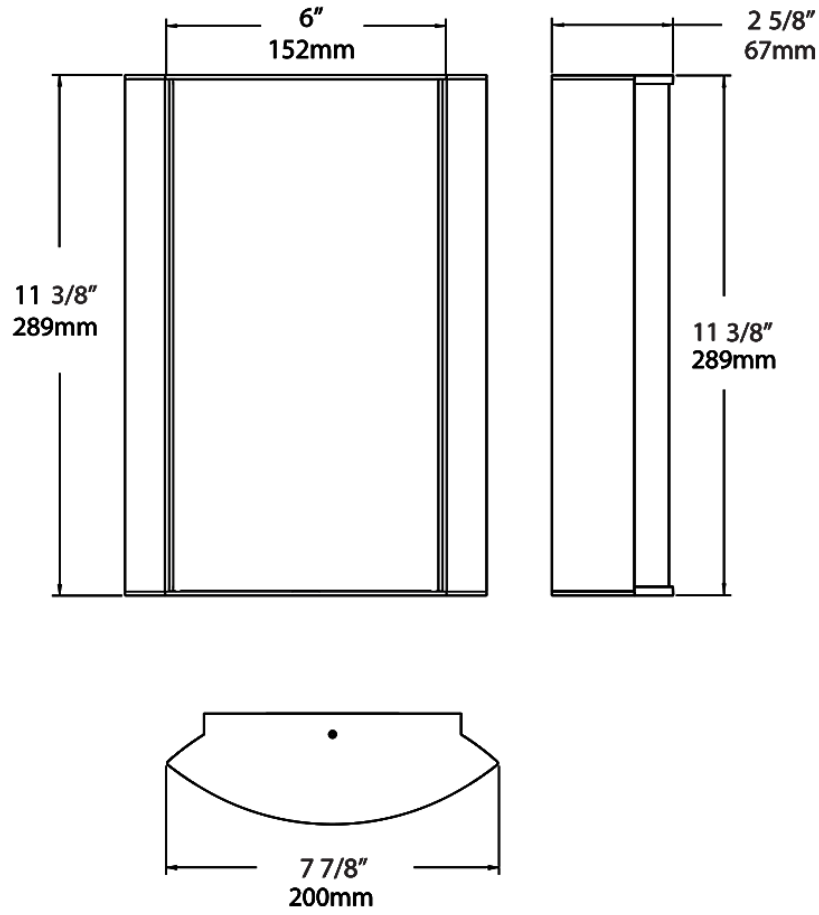

Dimensions

Ordering Matrix

| Family | Lumen Package | CRI/Color Temp | | Lens | | Finish | Options |
|--------|---------------|----------------|---|------|---|--------|---------|
| HALVS | 10L | 935 | - | CS | - | A | |