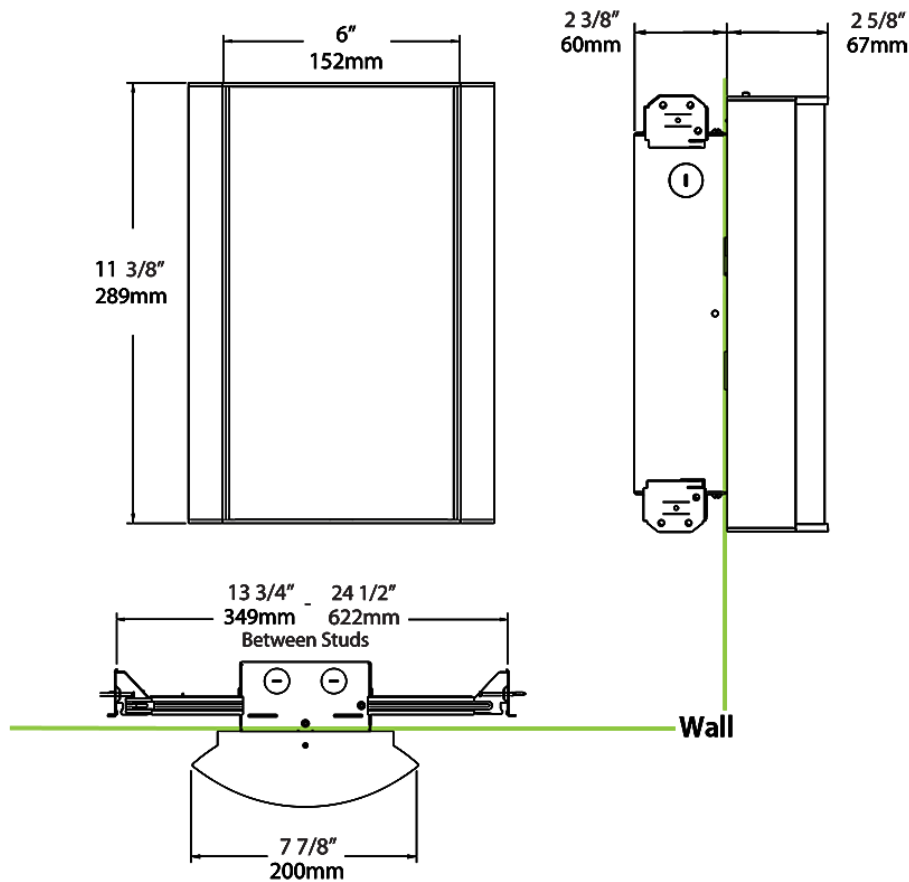

Dimensions

Ordering Matrix

Family	Lumen Package	CRI/Color Temp		Lens		Finish	Options
HALVS	10L	930	-	NL	-	W	/BL/E2

10L = 1000lm / 14W¹
 18L = 1800lm / 25W¹

940 = 90CRI, 4000K
 935 = 90CRI, 3500K
 930 = 90CRI, 3000K
 927 = 90CRI, 2700K