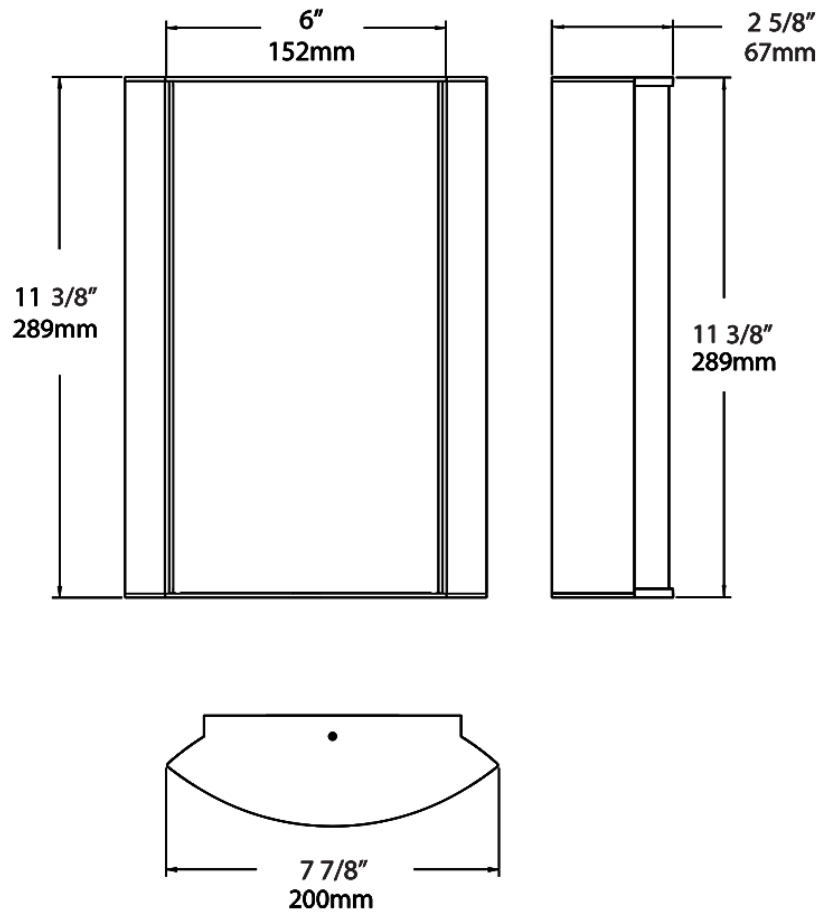

Dimensions

Ordering Matrix

Family	Lumen Package	CRI/Color Temp		Lens		Finish	Options
HALVS	10L	930	-	MP	-	A	

10L = 1000lm / 14W¹
18L = 1800lm / 25W¹

940 = 90CRI, 4000K
935 = 90CRI, 3500K
930 = 90CRI, 3000K
927 = 90CRI, 2700K