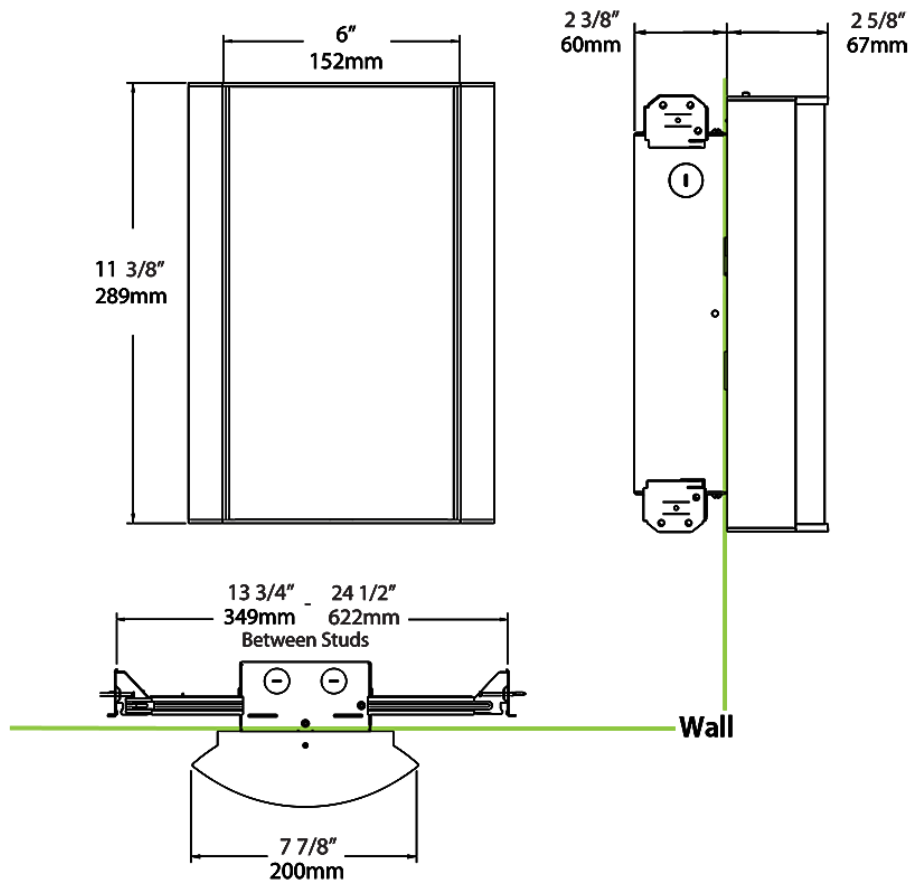

Dimensions

Ordering Matrix

Family	Lumen Package	CRI/Color Temp		Lens		Finish	Options
HALVS	10L	930	-	MC	-	S	/BL/E2

10L = 1000lm / 14W¹
18L = 1800lm / 25W¹

940 = 90CRI, 4000K
935 = 90CRI, 3500K
930 = 90CRI, 3000K
927 = 90CRI, 2700K