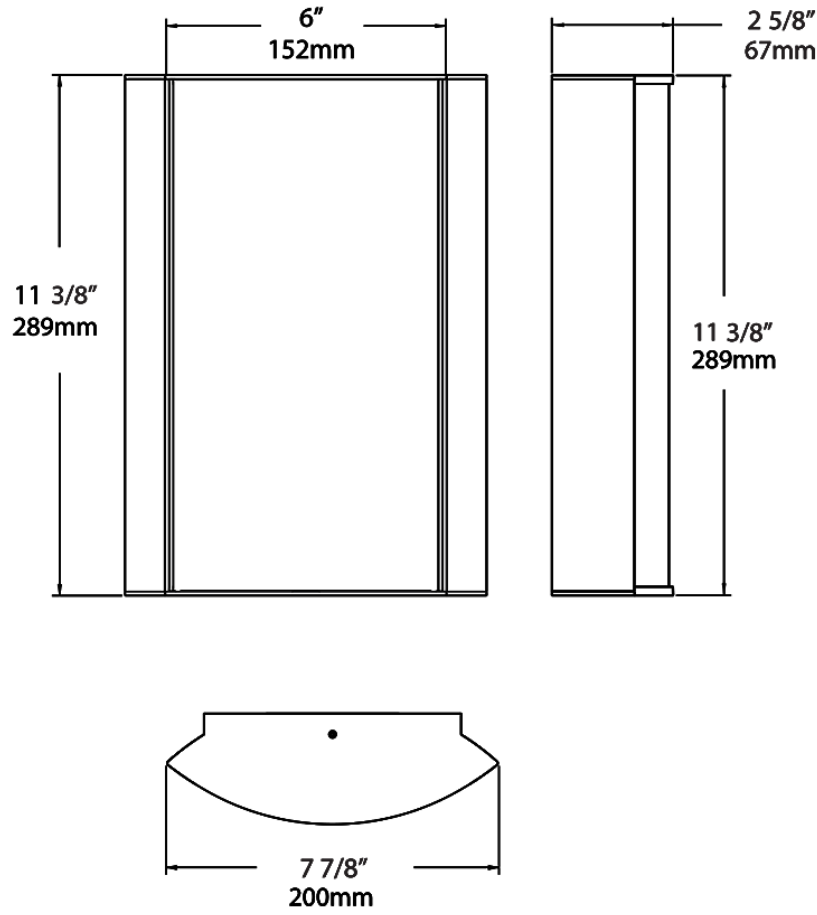

Dimensions

Ordering Matrix

Family	Lumen Package	CRI/Color Temp		Lens		Finish	Options
HALVS	10L	930	-	MC	-	A	

10L = 1000lm / 14W¹
18L = 1800lm / 25W¹

940 = 90CRI, 4000K
935 = 90CRI, 3500K
930 = 90CRI, 3000K
927 = 90CRI, 2700K