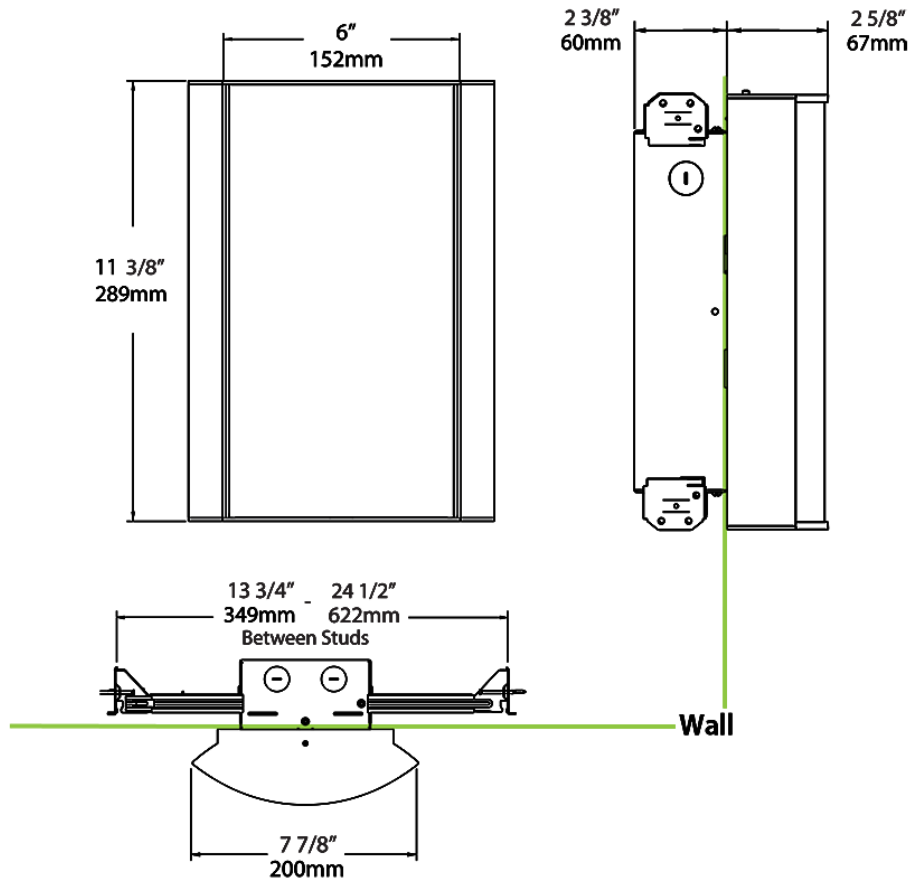

Dimensions

Ordering Matrix

Family	Lumen Package	CRI/Color Temp		Lens		Finish	Options
HALVS	10L	930	-	LW	-	W	/LC

10L = 1000lm / 14W¹
18L = 1800lm / 25W¹

940 = 90CRI, 4000K
935 = 90CRI, 3500K
930 = 90CRI, 3000K
927 = 90CRI, 2700K