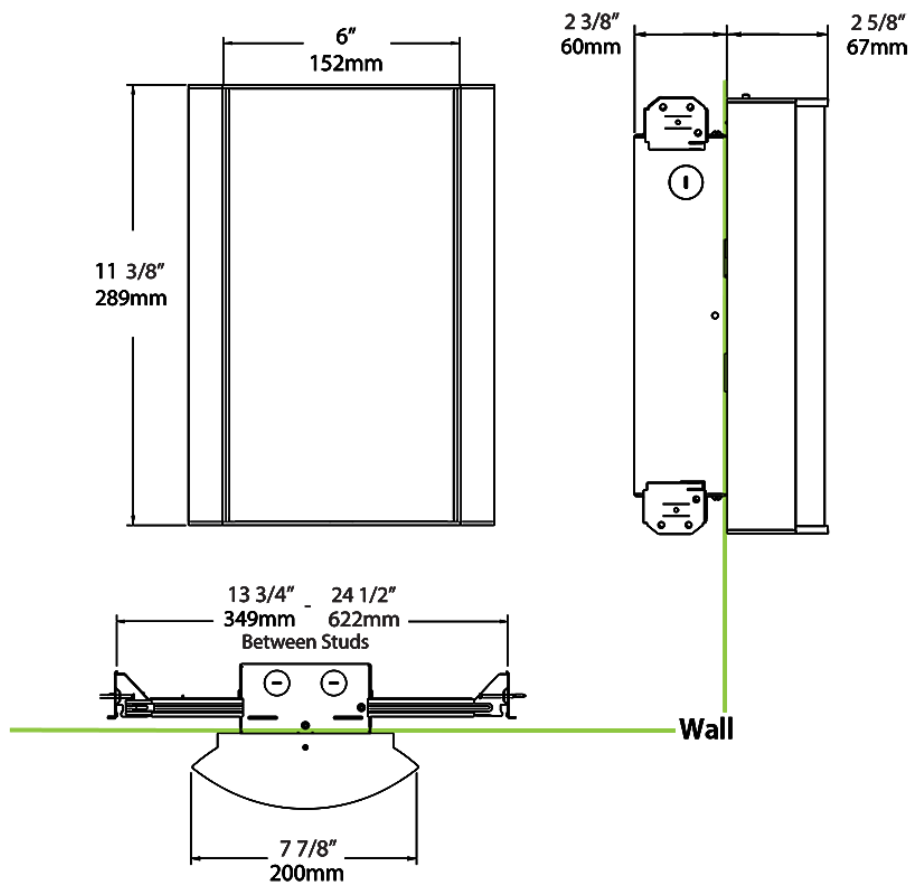

Dimensions

Ordering Matrix

Family	Lumen Package	CRI/Color Temp		Lens		Finish	Options
HALVS	10L	930	-	LW	-	W	/BL/E2

10L = 1000lm / 14W¹
18L = 1800lm / 25W¹

940 = 90CRI, 4000K
935 = 90CRI, 3500K
930 = 90CRI, 3000K
927 = 90CRI, 2700K