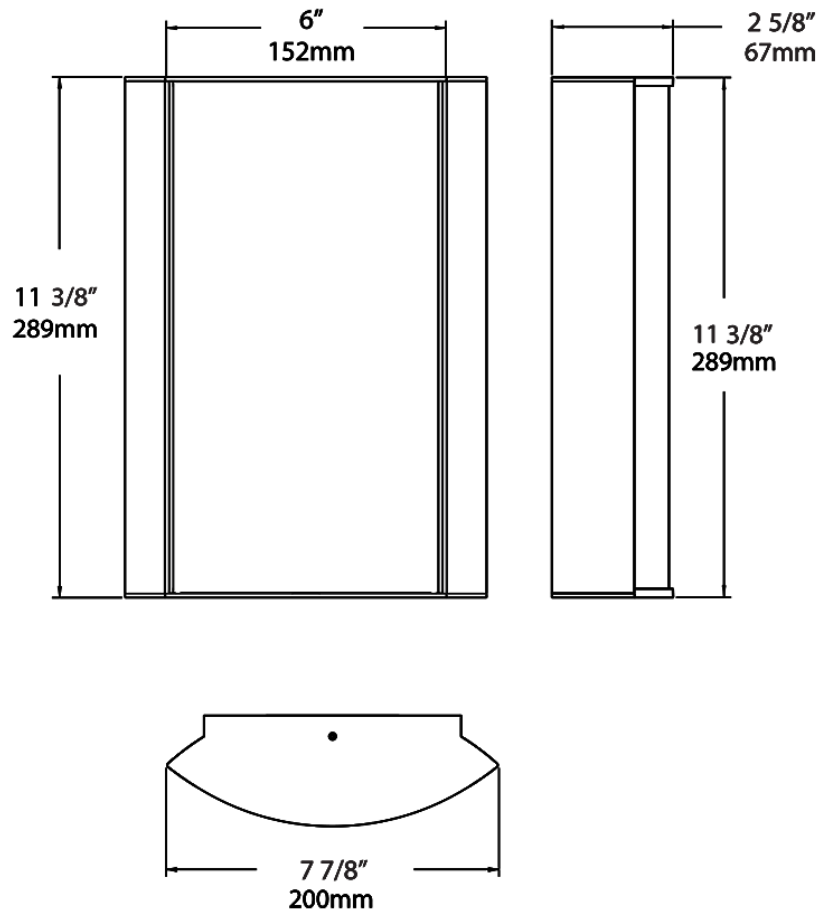

Dimensions

Ordering Matrix

Family	Lumen Package	CRI/Color Temp		Lens		Finish	Options
HALVS	10L	930	-	LW	-	A	

10L = 1000lm / 14W¹
18L = 1800lm / 25W¹

940 = 90CRI, 4000K
935 = 90CRI, 3500K
930 = 90CRI, 3000K
927 = 90CRI, 2700K