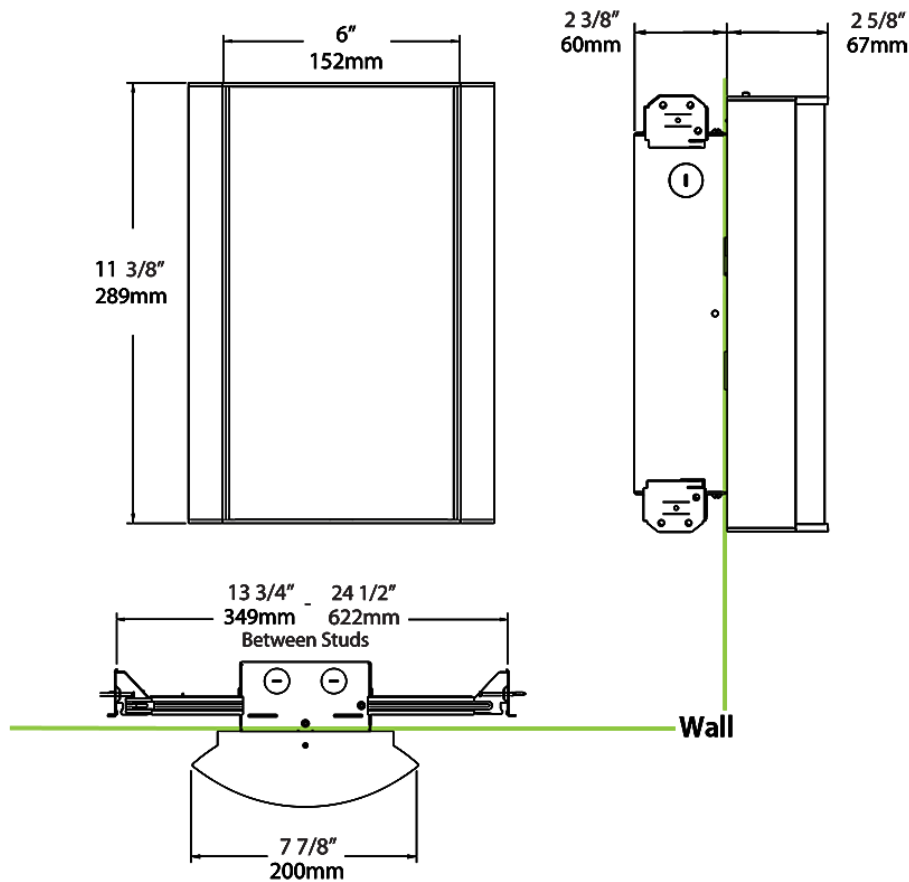

Dimensions

Ordering Matrix

Family	Lumen Package	CRI/Color Temp		Lens		Finish	Options
HALVS	10L	930	-	LS	-	SA	/LC/E2

10L = 1000lm / 14W¹
18L = 1800lm / 25W¹

940 = 90CRI, 4000K
935 = 90CRI, 3500K
930 = 90CRI, 3000K
927 = 90CRI, 2700K