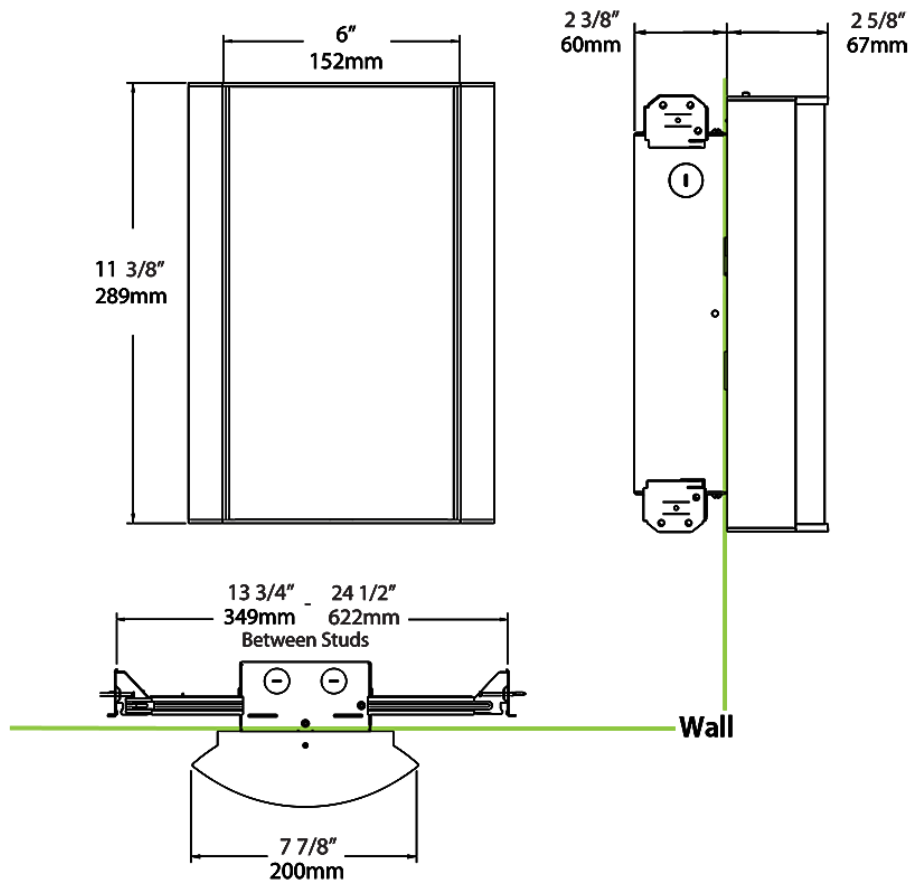

Dimensions

Ordering Matrix

Family	Lumen Package	CRI/Color Temp		Lens		Finish	Options
HALVS	10L	930	-	LH	-	S	/BL/E2

10L = 1000lm / 14W¹
18L = 1800lm / 25W¹

940 = 90CRI, 4000K
935 = 90CRI, 3500K
930 = 90CRI, 3000K
927 = 90CRI, 2700K