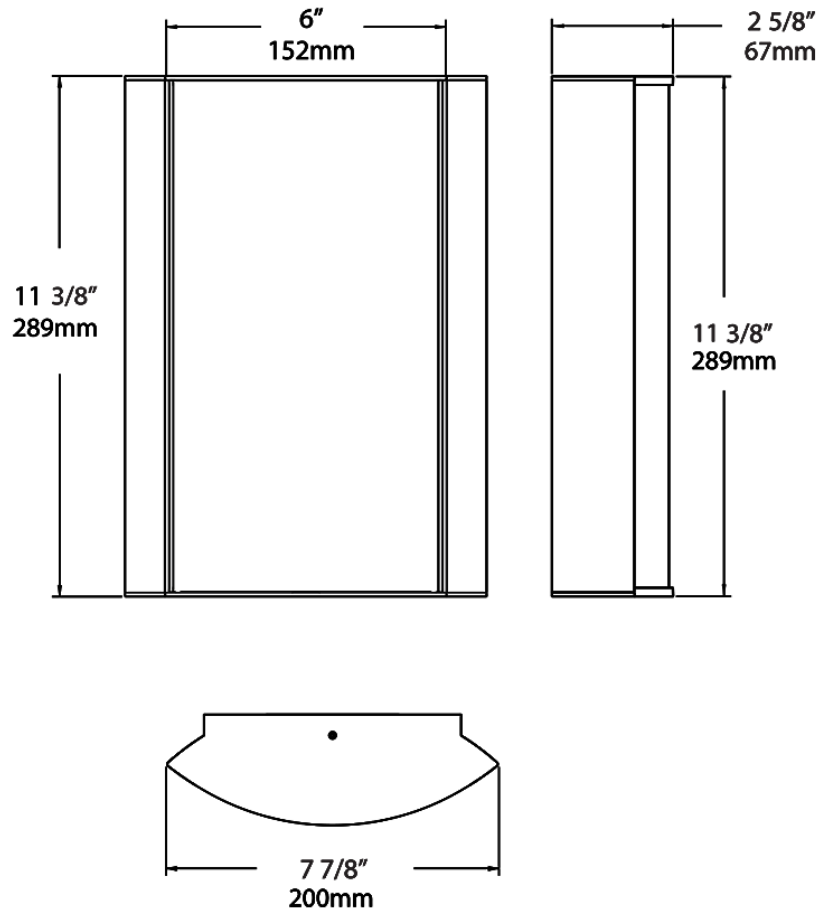

Dimensions

Ordering Matrix

Family	Lumen Package	CRI/Color Temp		Lens		Finish	Options
HALVS	10L	930	-	GL	-	S	

10L = 1000lm / 14W¹
18L = 1800lm / 25W¹

940 = 90CRI, 4000K
935 = 90CRI, 3500K
930 = 90CRI, 3000K
927 = 90CRI, 2700K