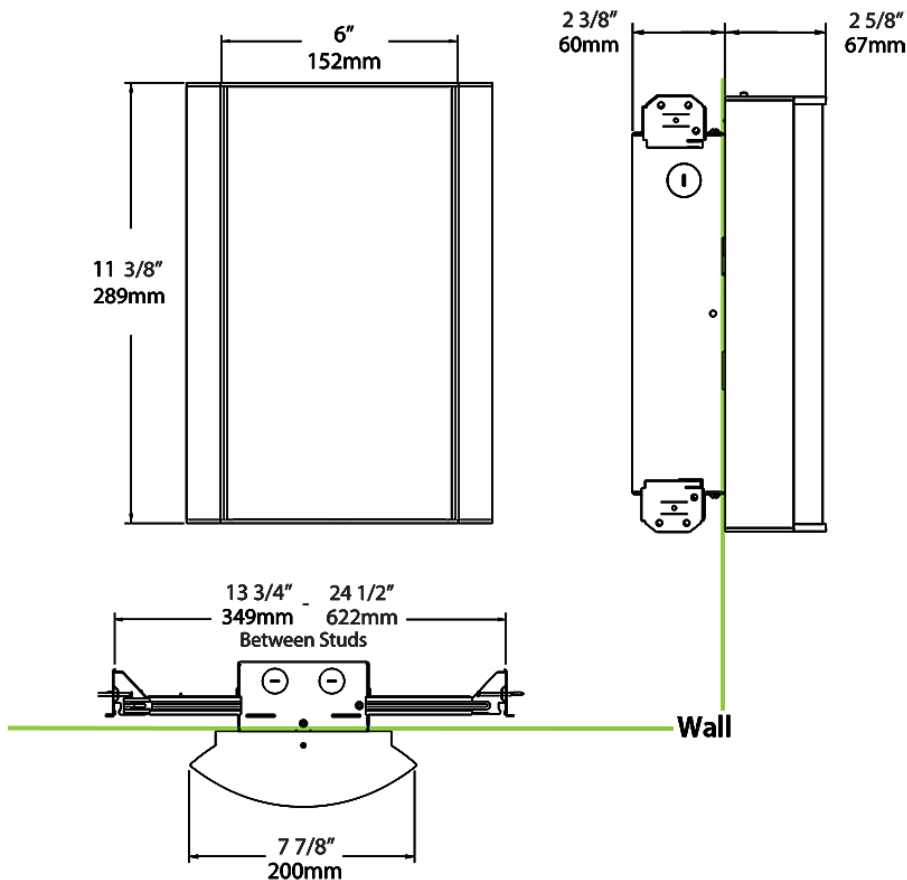

Dimensions

Ordering Matrix

Family	Lumen Package	CRI/Color Temp		Lens		Finish	Options
HALVS	10L	930	-	GL	-	K	/BL/E2

10L = 1000lm / 14W¹
 18L = 1800lm / 25W¹

940 = 90CRI, 4000K
 935 = 90CRI, 3500K
 930 = 90CRI, 3000K
 927 = 90CRI, 2700K