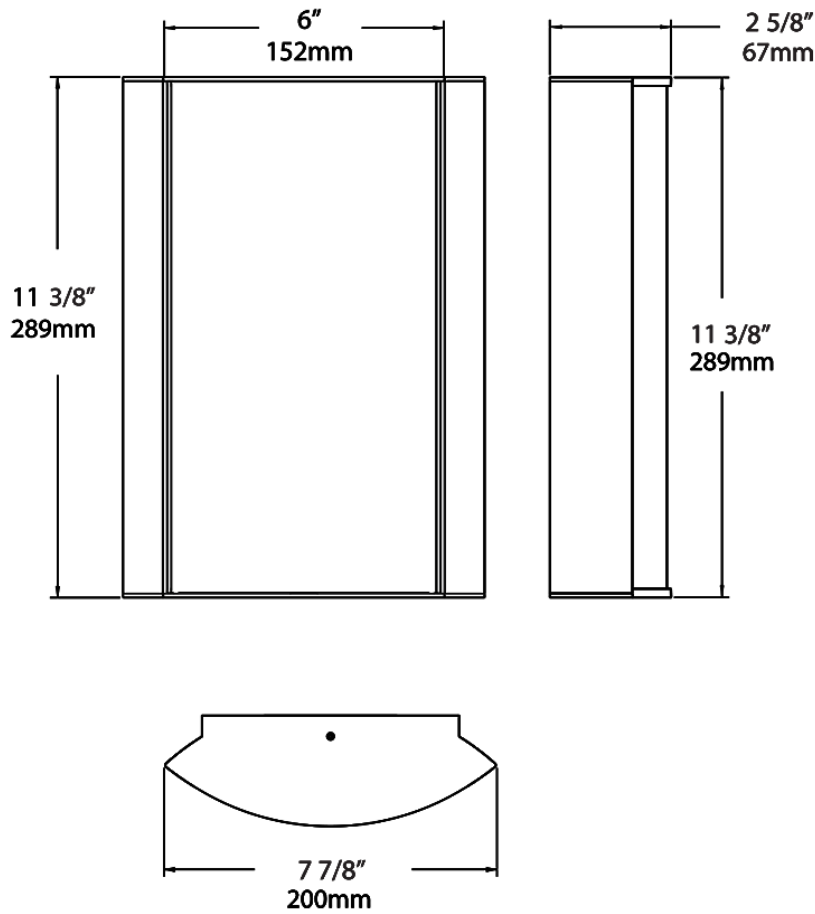

Dimensions

Ordering Matrix

Family	Lumen Package	CRI/Color Temp		Lens		Finish	Options
HALVS	10L	930	-	FG3	-	A	

10L = 1000lm / 14W¹
 18L = 1800lm / 25W¹

940 = 90CRI, 4000K
 935 = 90CRI, 3500K
 930 = 90CRI, 3000K
 927 = 90CRI, 2700K