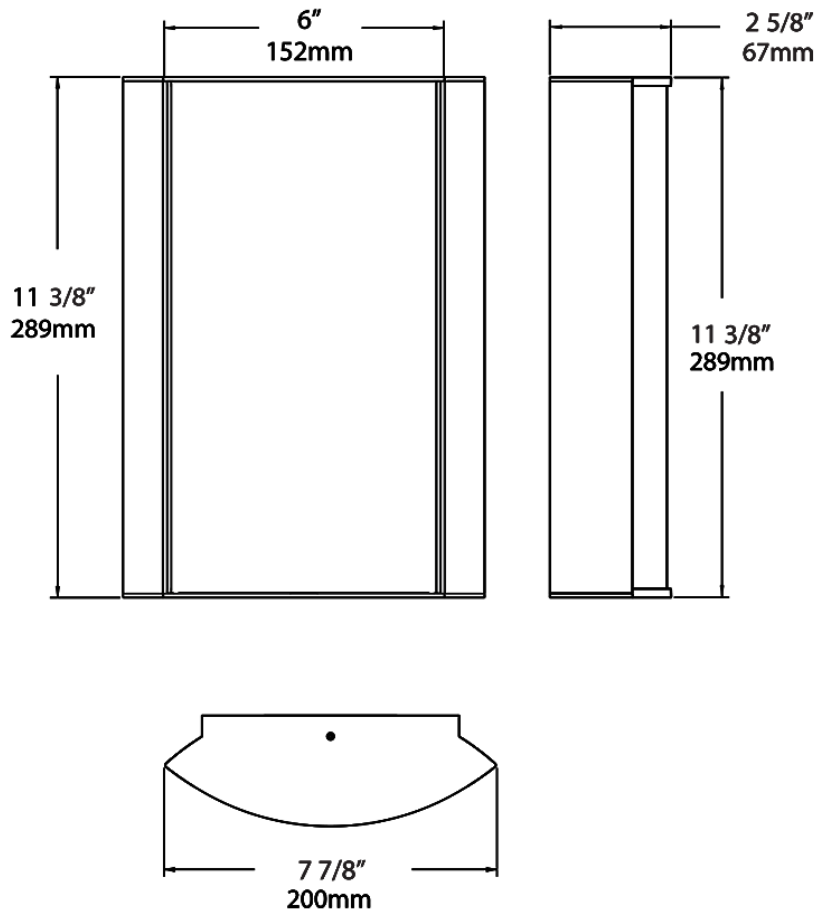

Dimensions

Ordering Matrix

Family	Lumen Package	CRI/Color Temp		Lens		Finish	Options
HALVS	10L	930	-	FG2	-	S	

10L = 1000lm / 14W¹
18L = 1800lm / 25W¹

940 = 90CRI, 4000K
935 = 90CRI, 3500K
930 = 90CRI, 3000K
927 = 90CRI, 2700K