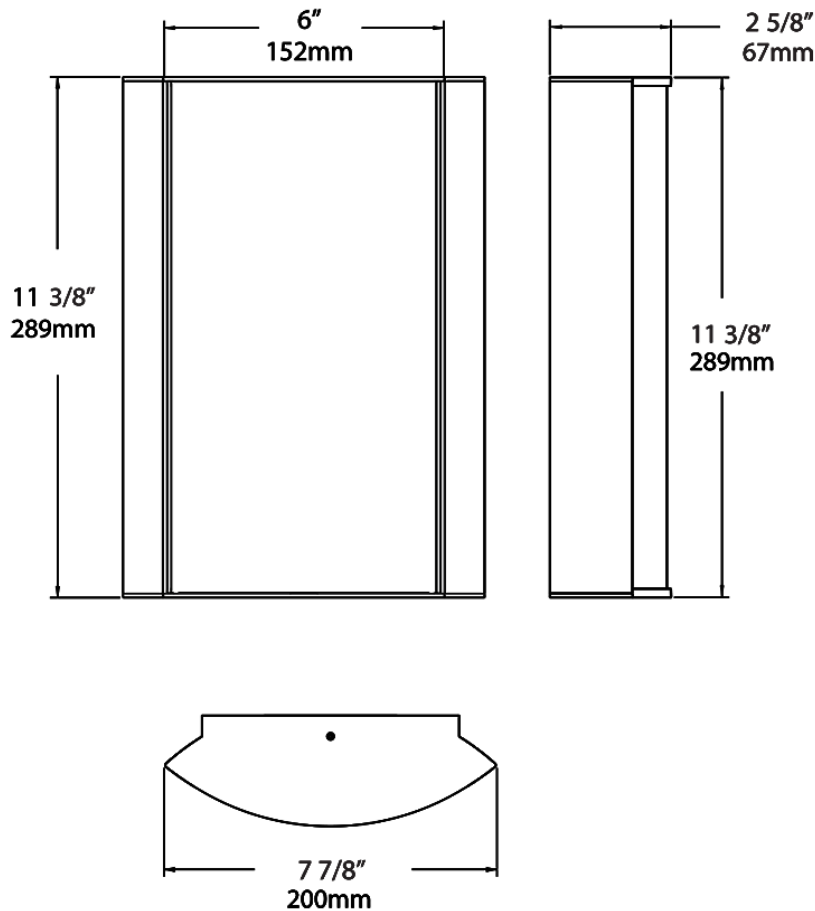

Dimensions

Ordering Matrix

Family	Lumen Package	CRI/Color Temp		Lens		Finish	Options
HALVS	10L	930	-	FG2	-	A	

10L = 1000lm / 14W¹
18L = 1800lm / 25W¹

940 = 90CRI, 4000K
935 = 90CRI, 3500K
930 = 90CRI, 3000K
927 = 90CRI, 2700K