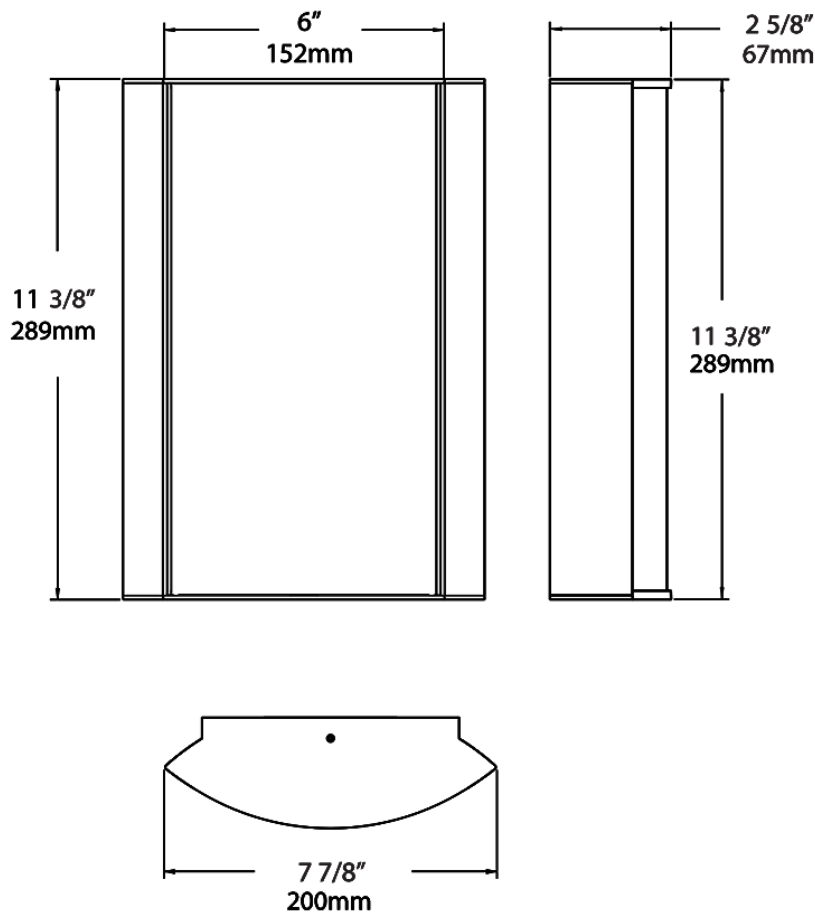

Dimensions

Ordering Matrix

Family	Lumen Package	CRI/Color Temp		Lens		Finish	Options
HALVS	10L	930	-	FG1	-	A	

10L = 1000lm / 14W¹
18L = 1800lm / 25W¹

940 = 90CRI, 4000K
935 = 90CRI, 3500K
930 = 90CRI, 3000K
927 = 90CRI, 2700K